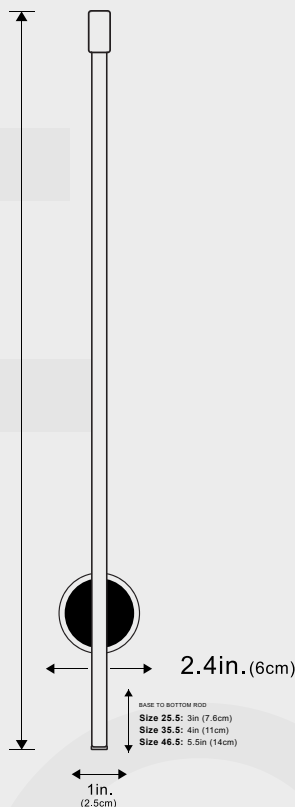

OZARKÉ

Léger Modern Sconce Wall Lighting

The Léger Modern Sconce Wall Lighting is a stylish and elegant lighting fixture that enhances the ambiance of your living space. Crafted with high-quality materials, it offers durability and visual appeal, emitting a soft glow that creates a warm atmosphere. It complements your interior decor and adds subtle elegance.

Pictured with the lights on

Multiple Sizes Available:

- 25.5in. (64.77cm)
- 35.5in (90.17cm)
- 46.5in. (118.11cm)

Dimensions

3 Sizes available

- 25.5"
- 35.5"
- 46.5"

Base Width: 2.4"

Bar Width: 1"

Materials & Finish

Material: Aluminium

Body Color: Black, Gold, White

Certification

Dry location

Illumination

Voltage: 110-240V Suitable for all countries

Type: LED

Lead Time

4-7 days

Dimensions	Emitting Color	Lumen	Watts	Dimmable?
25.5"	Warm, Warm or Cold White	119	5W	Yes
35.5"	Warm, Warm or Cold White	326	7W	Yes
46.5"	Warm, Warm or Cold White	438	8W	Yes