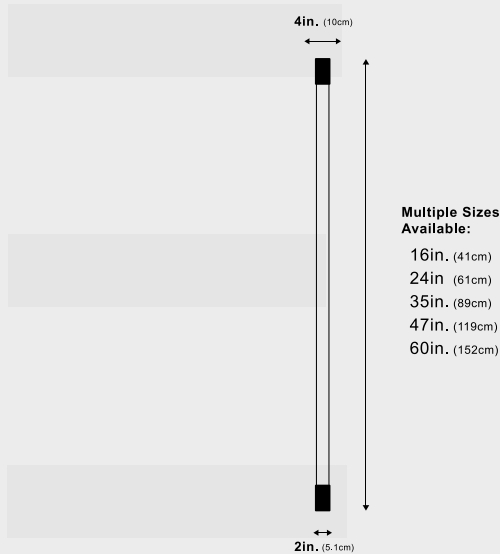

Product comes with UR driver.

Pictured with the lights on

Dimensions	Emitting Color (WARM)	Emitting Color (COLD WHITE)	Emitting Color (THREE-COLOR)
4" x 2" x 16"	3000K	6000K	2700K-6500K
4" x 2" x 24"	3000K	6000K	2700K-6500K
4" x 2" x 35"	3000K	6000K	2700K-6500K
4" x 2" x 47"	3000K	6000K	2700K-6500K
4" x 2" x 60"	3000K	6000K	2700K-6500K

Dimensions	Lumen	Watts	Dimmable?
4" x 2" x 16"	800	8W	Yes
4" x 2" x 24"	1200	12W	Yes
4" x 2" x 35"	2000	20W	Yes
4" x 2" x 47"	2800	28W	Yes
4" x 2" x 60"	3600	36W	Yes

Dimensions

Height: Multiple Sizes Available

- 16"
- 24"
- 35"
- 47"
- 60"

Base Width: 4"

Bar Width: 2"

Materials & Finish

Aluminum

Certification

Dry location

Illumination

Voltage: 100-240V Suitable for all countries

Type: LED

Wattage: See table

Control: Remote Control

Power Source

Hardwired

Lead Time

4-7 days