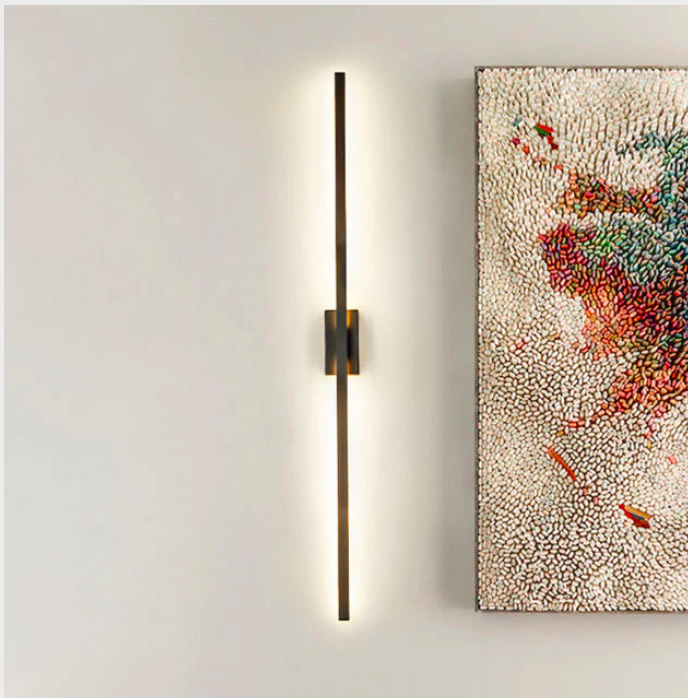

OZARKE

Léger 2.0 Minimalist Light Sconce

Introducing the Léger 2.0 Minimalist Light Sconce by Ozarke, a masterpiece of contemporary design that combines sleek aesthetics with functional simplicity. Elevate your interior decor with this refined wall sconce, perfectly crafted to bring modern elegance to any room.

Pictured with the lights on

Dimensions

Multiple Sizes Available:

- 25.5"
- 35.5"
- 46.5"

Base Width: 1.89"

Bar Width: 1"

Materials & Finish

Aluminum

Lead Time

4-7 days

Dimensions	Emitting Color	Watts	Lumens
25.5"	Warm, WW, CW	12W	110lm
35.5"	Warm, WW, CW	16W	110lm
46.5"	Warm, WW, CW	20W	110lm