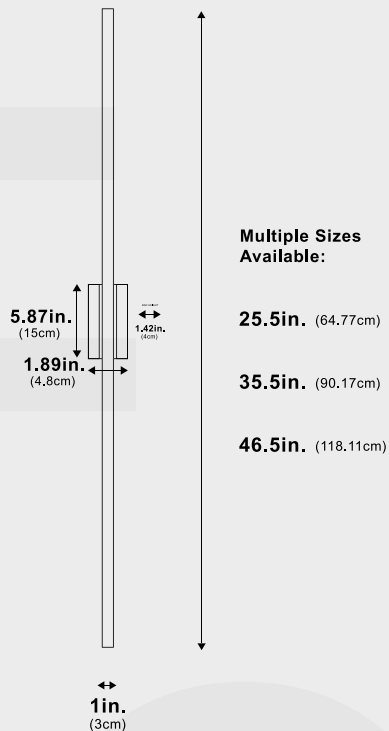

OZARKE

Léger 2.0 Minimalist Light Sconce

Introducing the Léger 2.0 Minimalist Light Sconce by Ozarke, a masterpiece of contemporary design that combines sleek aesthetics with functional simplicity. Elevate your interior decor with this refined wall sconce, perfectly crafted to bring modern elegance to any room.

Pictured with the lights on

Dimensions

Multiple Sizes Available:

- 25.5"
- 35.5"
- 46.5"

Base Width: 1.89"

Bar Width: 1"

Materials & Finish

Aluminum

Certification

Dry location

Illumination

Voltage: 100-240V suitable for all countries

Type: LED

Wattage: See table

Power Source

Hardwired + Plug-in

Lead Time

4-7 days

Dimensions	Emitting Color	Watts	Lumens
25.5"	Warm, WW, CW	12W	110lm
35.5"	Warm, WW, CW	16W	110lm
46.5"	Warm, WW, CW	20W	110lm