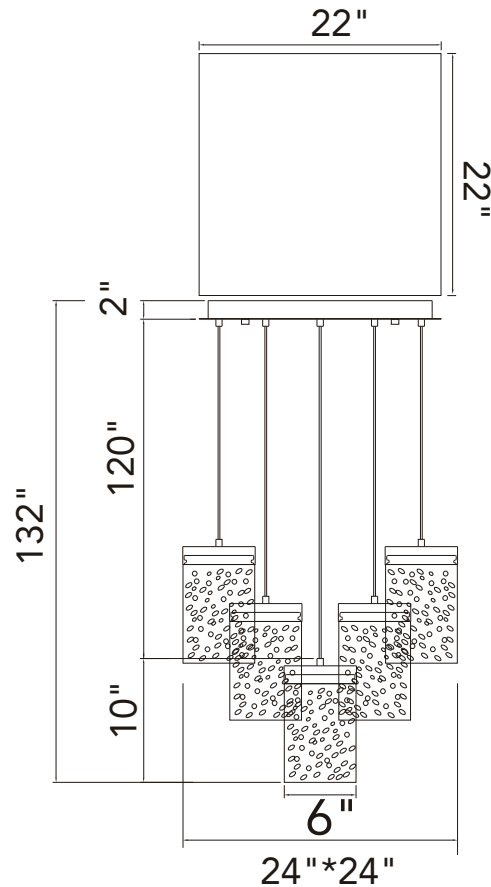

Item	1587P24-17-101
Collection	LAVA
Category	Chandelier
Finish	Black
Glass	-----
Crystal	Clear
Acrylic	-----

Shade Color	-----
Min Assembled Height	12"
Max Assembled Height	132"
Width	24"
Length	24"
Extension Wall Mounts	-----
Input	120V AC,60HZ,AC

Lumens	9880
Light Source	Integrated LED
Bulb Info.	190W
Included	Yes
Dimmable	Yes
Colour Temp	3000K
Weight	124.3 Lbs

CWI Lighting
2775 Broadway
Buffalo, NY 14227
USA

CWI Lighting
140 Steelcase Rd. W.
Markham ON. L3R 3J9
Canada

Dallas Showroom
Showroom #: 4707
2100 N. Stemmons Frwy.
Dallas, TX 75207

Email: info@cwilighting.com
Toll: 1-877-564-6034
www.cwilighting.com