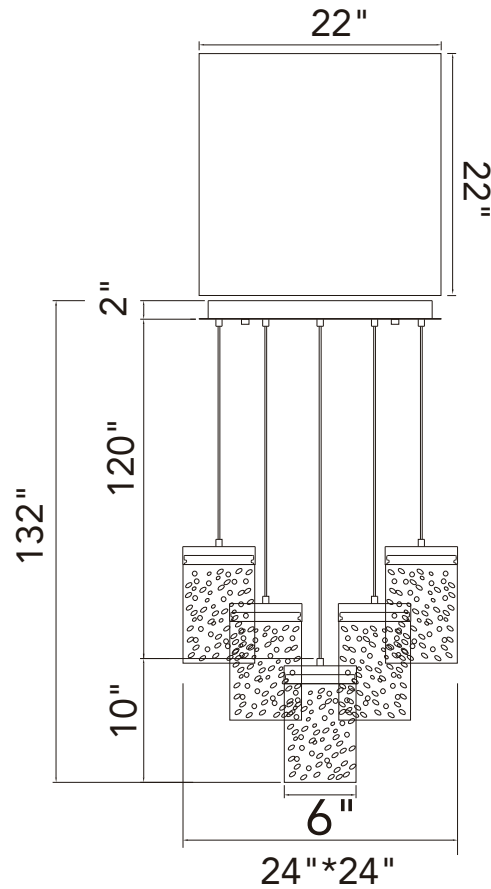

Shade Color	-----
Min Assembled Height	12"
Max Assembled Height	132"
Width	24"
Length	24"
Extension Wall Mounts	-----
Input	120V AC,60HZ,AC

Lumens	9880
Light Source	Integrated LED
Bulb Info.	190W
Included	Yes
Dimmable	Yes
Colour Temp	3000K
Weight	124.3 Lbs

Item	1587P24-17-624
Collection	LAVA
Category	Chandelier
Finish	Brass
Glass	-----
Crystal	Clear
Acrylic	-----

Shade Color	-----
Min Assembled Height	12"
Max Assembled Height	132"
Width	24"
Length	24"
Extension Wall Mounts	-----
Input	120V AC,60HZ,AC

Shade Color	-----
Min Assembled Height	12"
Max Assembled Height	132"
Width	36"
Length	36"
Extension Wall Mounts	-----
Input	120V AC,60HZ,AC

Lumens	20280
Light Source	Integrated LED
Bulb Info.	390W
Included	Yes
Dimmable	Yes
Colour Temp	3000K
Weight	269.46 Lbs