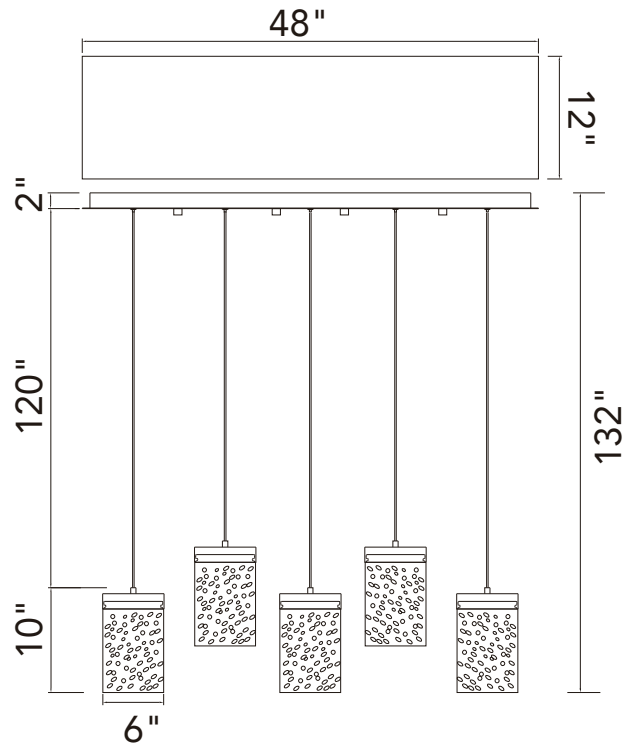

Item	1587P48-14-101-RC
Collection	LAVA
Category	Chandelier
Finish	Black
Glass	-----
Crystal	Clear
Acrylic	-----

Shade Color	-----
Min Assembled Height	12"
Max Assembled Height	132"
Width	48"
Length	12"
Extension Wall Mounts	-----
Input	120V AC,60HZ,AC

Lumens	7800
Light Source	Integrated LED
Bulb Info.	150W
Included	Yes
Dimmable	Yes
Colour Temp	3000K
Weight	110.88 Lbs

CWI Lighting
2775 Broadway
Buffalo, NY 14227
USA

CWI Lighting
140 Steelcase Rd. W.
Markham ON. L3R 3J9
Canada

Dallas Showroom
Showroom #: 4707
2100 N. Stemmons Frwy.
Dallas, TX 75207

Email: info@cwilighting.com
Toll: 1-877-564-6034
www.cwilighting.com