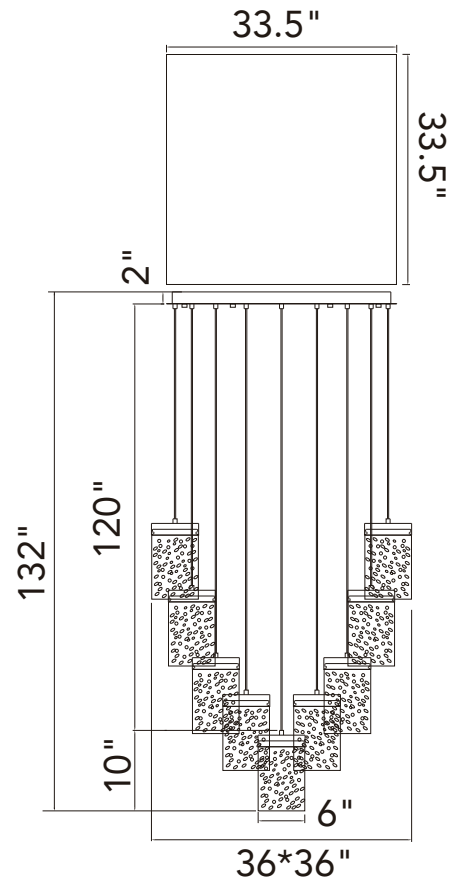

Item	1587P36-33-624
Collection	LAVA
Category	Chandelier
Finish	Brass
Glass	-----
Crystal	Clear
Acrylic	-----

Shade Color	-----
Min Assembled Height	12"
Max Assembled Height	132"
Width	36"
Length	36"
Extension Wall Mounts	-----
Input	120V AC,60HZ,AC

Lumens	20280
Light Source	Integrated LED
Bulb Info.	390W
Included	Yes
Dimmable	Yes
Colour Temp	3000K
Weight	269.46 Lbs

CWI Lighting
2775 Broadway
Buffalo, NY 14227
USA

CWI Lighting
140 Steelcase Rd. W.
Markham ON. L3R 3J9
Canada

Dallas Showroom
Showroom #: 4707
2100 N. Stemmons Frwy.
Dallas, TX 75207

Email: info@cwilighting.com
Toll: 1-877-564-6034
www.cwilighting.com