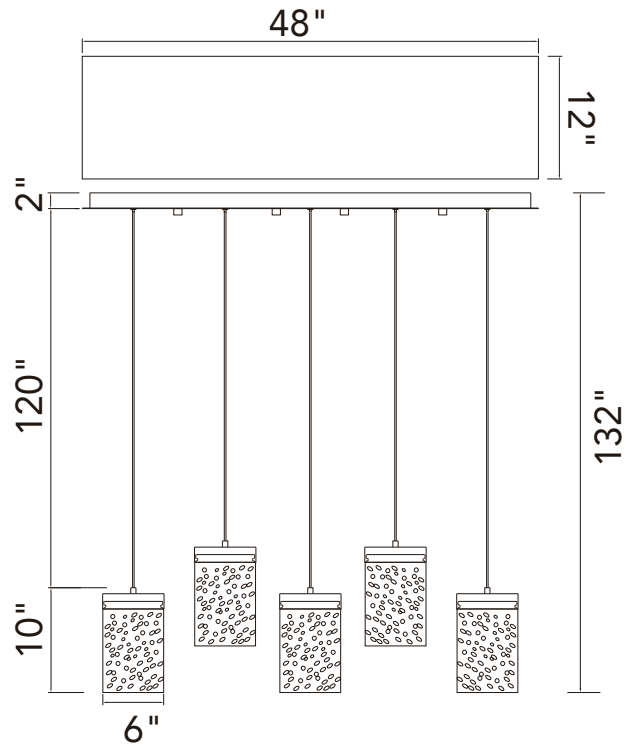

Item	1587P48-14-624-RC
Collection	LAVA
Category	Chandelier
Finish	Brass
Glass	-----
Crystal	Clear
Acrylic	-----

Shade Color	-----
Min Assembled Height	12"
Max Assembled Height	132"
Width	48"
Length	12"
Extension Wall Mounts	-----
Input	120V AC,60HZ,AC

Lumens	7800
Light Source	Integrated LED
Bulb Info.	150W
Included	Yes
Dimmable	Yes
Colour Temp	3000K
Weight	110.88 Lbs

CWI Lighting
2775 Broadway
Buffalo, NY 14227
USA

CWI Lighting
140 Steelcase Rd. W.
Markham ON. L3R 3J9
Canada

Dallas Showroom
Showroom #: 4707
2100 N. Stemmons Frwy.
Dallas, TX 75207

Email: info@cwilighting.com
Toll: 1-877-564-6034
www.cwilighting.com