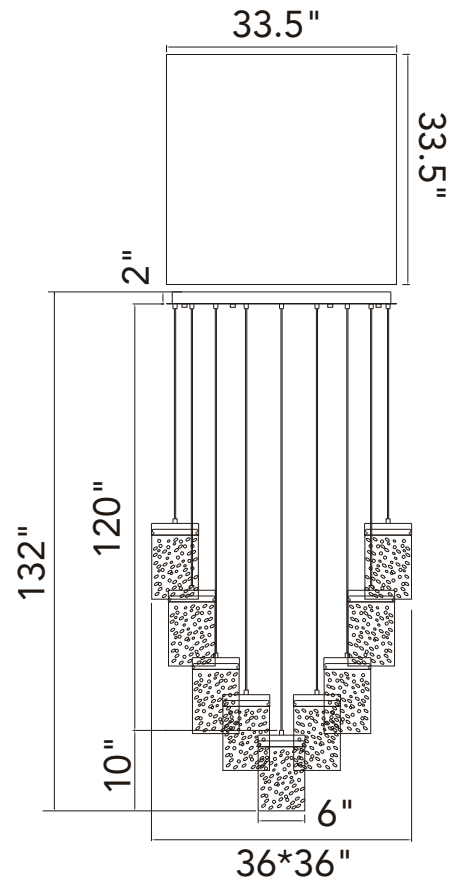

Item	1587P36-33-101
Collection	LAVA
Category	Chandelier
Finish	Black
Glass	-----
Crystal	Clear
Acrylic	-----

Shade Color	-----
Min Assembled Height	12"
Max Assembled Height	132"
Width	36"
Length	36"
Extension Wall Mounts	-----
Input	120V AC,60HZ,AC

Lumens	20280
Light Source	Integrated LED
Bulb Info.	390W
Included	Yes
Dimmable	Yes
Colour Temp	3000K
Weight	269.46 Lbs

CWI Lighting
2775 Broadway
Buffalo, NY 14227
USA

CWI Lighting
140 Steelcase Rd. W.
Markham ON. L3R 3J9
Canada

Dallas Showroom
Showroom #: 4707
2100 N. Stemmons Frwy.
Dallas, TX 75207

Email: info@cwilighting.com
Toll: 1-877-564-6034
www.cwilighting.com