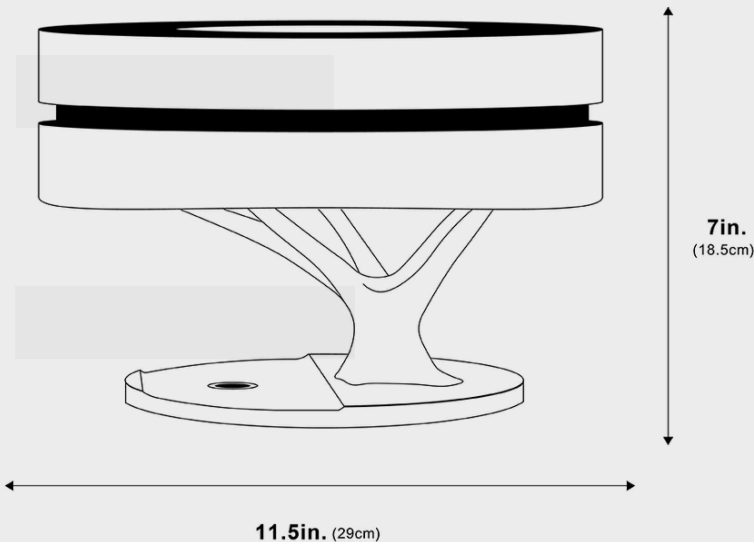

Pictured with the lights on

Dimensions 11.5"x7"

Materials & Finish Wood + ABS + Resin

Certification  US Dry location

Illumination Voltage: 100-240V Suitable for all countries
Type: LED
Wattage: See table

Power Source Plug-In

Lead Time 4-7 days

Dimensions	Emitting Color	Watts	Dimmable?
9.8"x6.5"	Warm White	10W	Yes