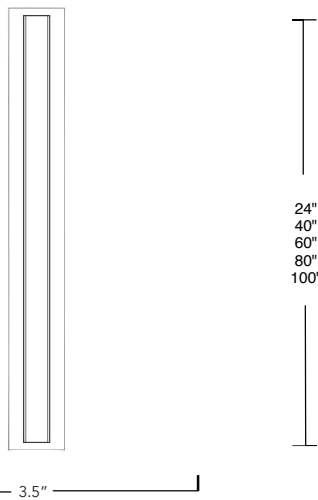

OZARKÉ

Immense Outdoor WallLamp IP65 | Minimalist Lighting

Ozarké offers a variety of minimalist lighting, but our Immense Outdoor Wall lamp hits different. This outdoor light is a perfect addition to your home providing renewable energy and saving lots of money in your pockets! Shop smart and give your home the upgrade it deserves.

Made by hand in Zhongshan, China

Pictured with the lights on

Type	Outdoor Light Sconce
Dimensions	Height: 24", 40", 60", 80", 100" Width: 3.5" Depth: 2.5"
Weight	3lbs, 8lbs, 12lbs, 16lbs, 20lbs
Materials & Finish	Steel and acrylic, available in black finish

Length	Emitting Color	Lumens	Watts	Weight	Dimmable?
24 Inches	RGB, RGBWW	960	12W	2 kg	Yes, with Remote
40 Inches	RGB, RGBWW	1600	20W	4 kg	Yes, with Remote
60 Inches	RGB, RGBWW	2400	30W	6 kg	Yes, with Remote
80 inches	RGB, RGBWW	3200	40W	8 kg	Yes, with Remote
100 inches	RGB, RGBWW	3840	48W	10 kg	Yes, with Remote