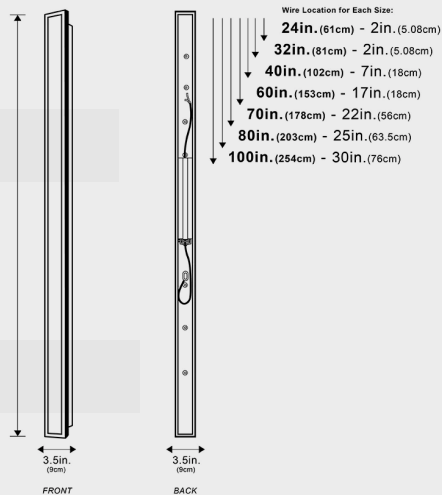

OZARKÉ

Immense Outdoor Modern Wall Lamp IP65 | Minimalist Lighting

The Immense Outdoor Modern Linear Wall Lamp is a contemporary, weather-resistant lighting fixture that elevates your home's exterior. Its sleek design integrates with modern architectural styles and provides ample illumination, enhancing safety and ambiance. Its wide distribution of light casts a welcoming glow, making it an ideal addition to your outdoor decoration.

Made by hand in Zhongshan, China

Pictured with the lights on

Multiple Sizes Available:

- 24in. (61cm)
- 32in. (81cm)
- 40in. (102cm)
- 60in. (153cm)
- 70in. (178cm)
- 80in. (203cm)
- 100in. (254cm)

Length	Emitting Color	Lumens	Watts	Weight	Dimmable?
24 inches	3000K, 4000K, 6000K	950	19W	1.4 kg	Dimmable Version Only
32 inches	3000K, 4000K, 6000K	1200	24W	1.7 kg	Dimmable Version Only
40 inches	3000K, 4000K, 6000K	1500	30W	2 kg	Dimmable Version Only
60 inches	3000K, 4000K, 6000K	2300	45W	3 kg	Dimmable Version Only
80 inches	3000K, 4000K, 6000K	3100	60W	4 kg	Dimmable Version Only
100 inches	3000K, 4000K, 6000K	3300	65W	4.3 kg	Dimmable Version Only

Length	Emitting Color	Lumens	Watts	Weight	Dimmable?
24 inches	2700K-6500K	1200	14W	1.4 kg	Yes, with Remote
32 inches	2700K-6500K	1550	19W	1.7 kg	Yes, with Remote
40 inches	2700K-6500K	1950	24W	2 kg	Yes, with Remote
60 inches	2700K-6500K	2900	37W	3 kg	Yes, with Remote
80 inches	2700K-6500K	3650	46W	4 kg	Yes, with Remote
100 inches	2700K-6500K	4350	56W	4.3 kg	Yes, with Remote

Type

Outdoor Light Sconce

Dimensions

Height: 24", 32", 40", 60", 80", 100"
Width: 3.5"
Depth: 2.5"

Weight

3lbs, 4lbs, 5lbs, 7lbs, 9lbs, 10lbs

Materials & Finish

Material: Steel + Acrylic
Color: Black Finish