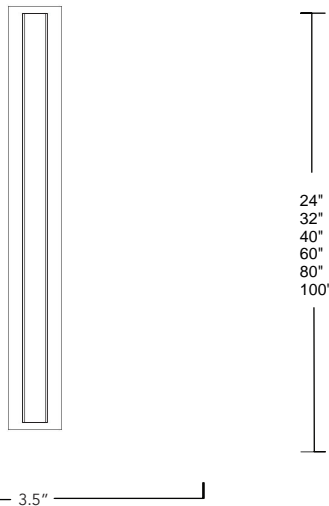

OZARKÉ

Immense Outdoor WallLamp IP65 | Minimalist Lighting

Ozarké offers a variety of minimalist lighting, but our Immense Outdoor Wall lamp hits different. This outdoor light is a perfect addition to your home providing renewable energy and saving lots of money in your pockets! Shop smart and give your home the upgrade it deserves.

Made by hand in Zhongshan, China

Pictured with the lights on

- Type** Outdoor Light Sconce
- Dimensions** Height: 24", 32", 40", 60", 80", 100"
Width: 3.5"
Depth: 2.5"
- Weight** 3lbs, 4lbs, 5lbs, 7lbs, 9lbs, 10 lbs
- Materials & Finish** Steel and acrylic, available in black finish

Length	Emitting Color	Lumens	Watts	Weight	Dimmable?
24 Inches	3000K, 4000K, 6000K	950	19W	1.4 kg	Dimmable Version Only
32 Inches	3000K, 4000K, 6000K	1200	24W	1.7 kg	Dimmable Version Only
40 Inches	3000K, 4000K, 6000K	1500	30W	2 kg	Dimmable Version Only
60 Inches	3000K, 4000K, 6000K	2300	45W	3 kg	Dimmable Version Only
80 Inches	3000K, 4000K, 6000K	3100	60W	4 kg	Dimmable Version Only
100 Inches	3000K, 4000K, 6000K	3300	65W	4.3 kg	Dimmable Version Only

Length	Emitting Color	Lumens	Watts	Weight	Dimmable?
24 Inches	2700K-6500K	1200	14W	1.4 kg	Yes, with Remote
32 Inches	2700K-6500K	1550	19W	1.7 kg	Yes, with Remote
40 Inches	2700K-6500K	1950	24W	2 kg	Yes, with Remote
60 Inches	2700K-6500K	2900	37W	3 kg	Yes, with Remote
80 Inches	2700K-6500K	3650	46W	4 kg	Yes, with Remote
100 Inches	2700K-6500K	4350	56W	4.3 kg	Yes, with Remote