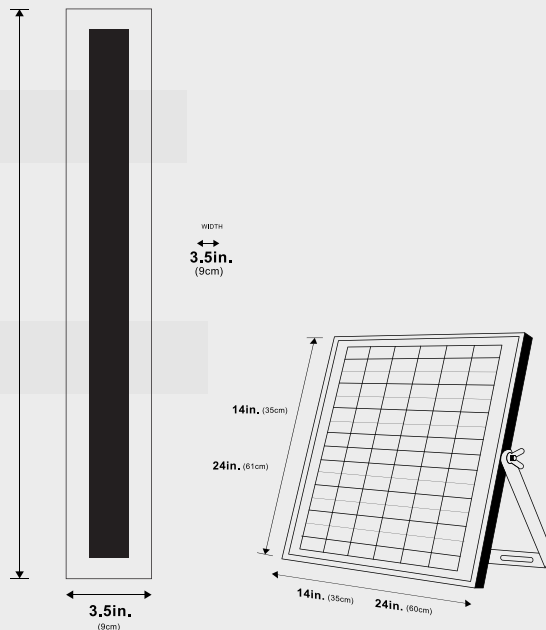

OZARKE

Immense Solar Outdoor Wall Lamp IP65

The Immense Solar Outdoor Wall Lamp IP65 by Ozarke is the epitome of modern minimalism, providing both style and sustainability to your outdoor areas. Designed with clean lines and equipped with advanced IP65-rated solar technology, this outdoor wall lamp not only enhances your outdoor decor but also harnesses the power of the sun for energy-efficient lighting.

Pictured with the lights on

Multiple Sizes Available:

24in. (61cm)
40in. (102cm)
60in. (152cm)
80in. (203cm)
100in. (254cm)

Dimensions

Multiple Sizes Available: 20", 40", 60", 80", 100"
Bar Width: 3.5"

Solar Panel Dimensions

Multiple Sizes Available:
- 14"x14"
- 24"x24"

Materials & Finish

Aluminum

Certification

 Wet location

Illumination

Voltage: 100-240V suitable for all countries
Type: LED
Wattage: See table

Power Source

Solar Panel, 11000 mA Battery,
Charging Time is 6 Hours Under Direct Sun

Lead Time

5-8 days

Dimensions	Emitting Color	Watts	Lumens
20"	Warm, WW, CW	20W	110lm
40"	Warm, WW, CW	36W	110lm
60"	Warm, WW, CW	55W	110lm
80"	Warm, WW, CW	70W	110lm
100"	Warm, WW, CW	70W	110lm