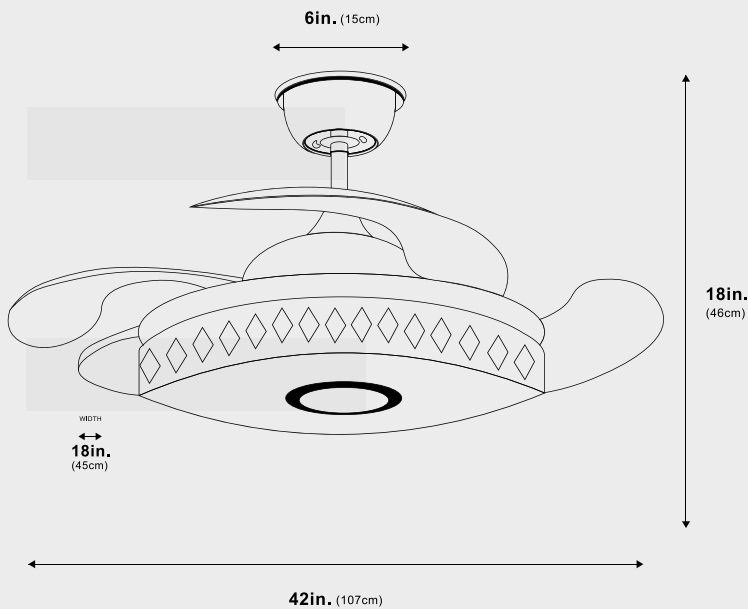

Pictured with the lights on

Dimensions

Height: 18"
Width: 42"
Light Width: 18"
Canopy Dimension: 6"

Weight

9kg

Blade & Fan

Number of Blades: 4
Blade Size: 42"
Fan Speed: 3 (AC Motor), 6 (DC Motor)
Fan Control: Remote + App Control

Materials & Finish

Metal + Acrylic

Certification

 Dry location

Illumination

Voltage: 100-240V Suitable for all countries
Type: LED
Wattage: See table

Power Source

Hardwired

Lead Time

4-7 days

| Dimensions | Emitting Color | Watts | Dimmable? |
|-------------|----------------|----------|-----------|
| 42"x18"x18" | Warm | 49W-123W | Yes |
| 42"x18"x18" | Warm White | 49W-123W | Yes |
| 42"x18"x18" | Cold White | 49W-123W | Yes |