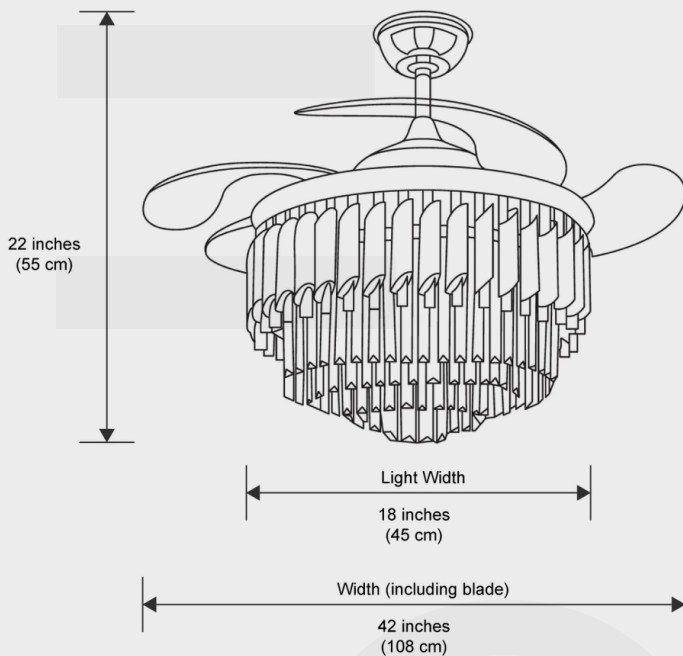

OZARKÉ

Helena Black by Ozarke Smart Fan Chandelier Light

Transform your home into a haven of elegance, comfort, and smart living with the Helena Black by Ozarke Smart Fan Chandelier Light. Ozarké's Smart Fan Chandelier is a minimalist lighting fixture with a reversible DC motor, 6-speed wind, 3-color light, and summer/winter modes, controlled via an app.

Pictured with the lights on

Dimensions 42"x22"x18"

Materials & Finish Crystal + Metal + Copper

Certification  Dry location

Illumination Voltage: 100-240V Suitable for all countries
Type: LED
Wattage: See table

Power Source Hardwired

Lead Time 20-30 days

Dimensions	Emitting Color	Watts	Dimmable?
42"x22"x18"	Warm	49W-123W	Yes
42"x22"x18"	Warm White	49W-123W	Yes
42"x22"x18"	Cold White	49W-123W	Yes