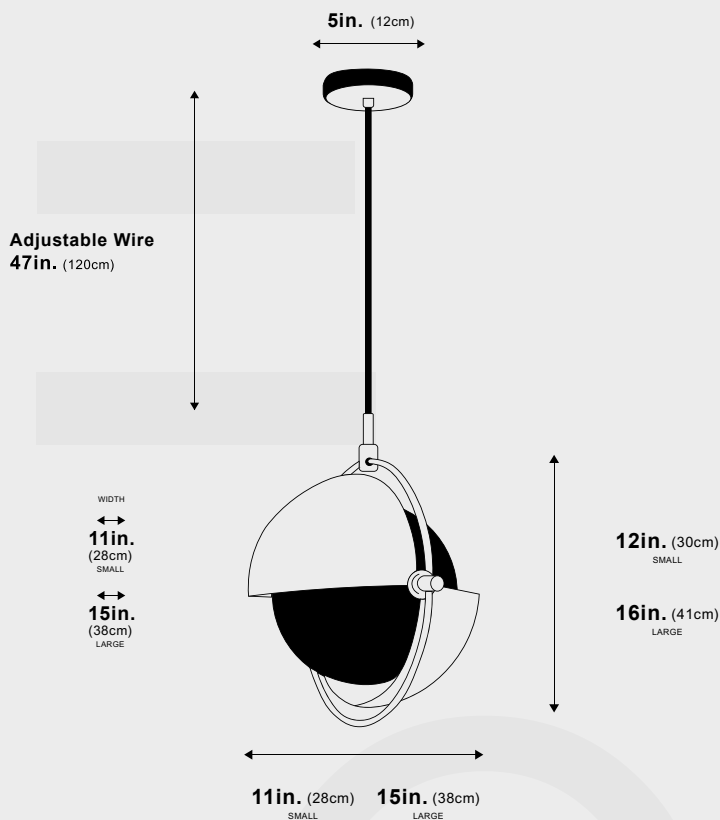

## Good To Glow Round Pendant Light

Introducing the Good to Glow Pendant Light. Illuminate Your Space with Elegance. Elevate your interior décor with the Good to Glow Pendant Light, a stunning lighting solution designed to infuse your space with warmth and style. This contemporary pendant light effortlessly combines form and function to create a captivating ambiance in any room.

### Dimensions

2 Sizes available (S,L)  
S: 11"x12"  
L: 15"x16"

### Weight

1.1kg, 1.9kg

### Lead Time

10-15 days

Dimensions	Emitting Color	Lumen	Watts	Dimmable?
Small (11"x12")	3000k	300	5W	No
Large (15"x16")	3000k	300	5W	No