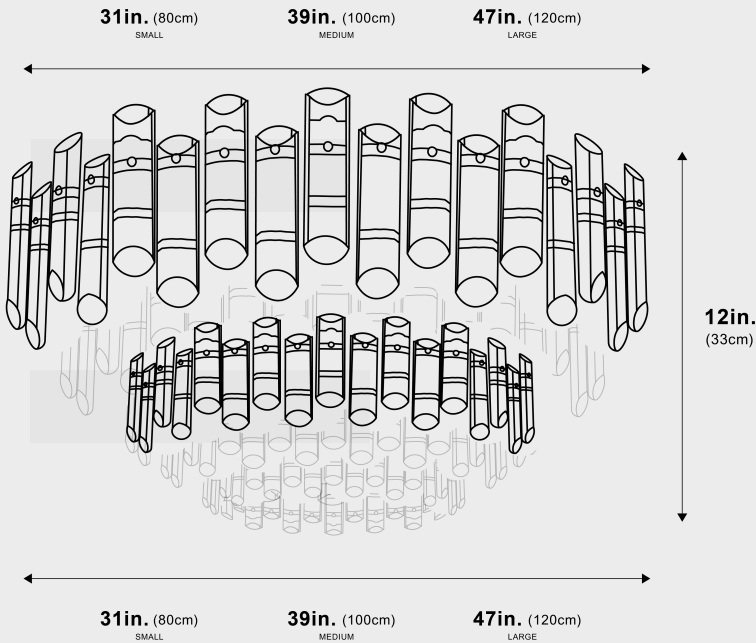

OZARKÉ

Golden Halo Chandelier

The Golden Halo Chandelier is the epitome of luxury lighting. Its meticulously designed halo shape exudes timeless elegance, casting a warm, golden glow that transforms any space into a realm of opulence. With adjustable height, premium craftsmanship, and easy installation, this chandelier combines aesthetic brilliance with practicality, making it the perfect addition to elevate your decor.

Please note this product is made to order. Expected delivery within 5-8 weeks. This item doesn't qualify for priority processing or express shipping due to the size.

Pictured with the lights on

Dimensions

3 Sizes available (S,M,L)

S: 12"x31"

M: 12"x39"

L: 12"x47"

Weight

25kg, 34kg, 45kg

Materials & Finish

Metal + Crystal + Copper

Hard wired

Lead Time

5-8 weeks

Dimensions	Emitting Color	Lumen	Watts	Dimmable?
Small (12" x 31")	3000K	7200	85W	No
Medium (12"x39")	3000K	9600	95W	No
Large (12"x47")	3000K	11200	135W	No

Dimensions	Number of bulbs	Weight
Small (12" x 31")	E14*17pcs	25kg
Medium (12"x39")	E14*19pcs	34kg
Large (12"x47")	E14*27pcs	45kg