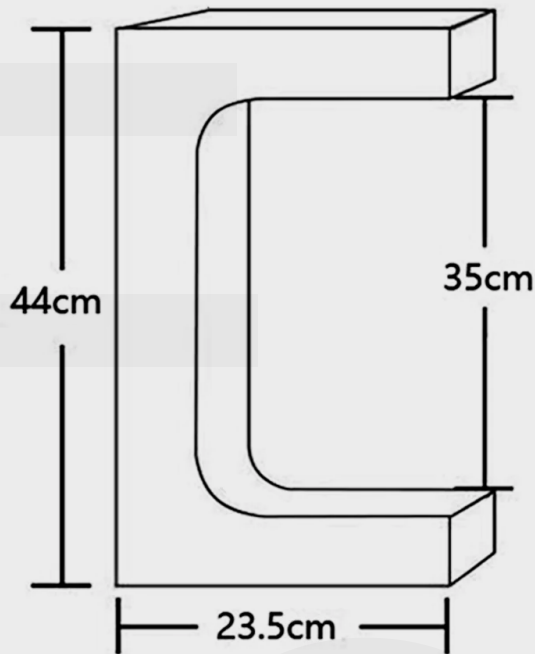

Pictured with the lights on

Dimensions 9.3"x17.3"

Materials & Finish Acrylic

Certification c  US Dry location

Illumination Voltage: 100-240V Suitable for all countries
Type: LED
Wattage: 2.4W, 110lm

Power Source Plug-in

Lead Time 4-7 days