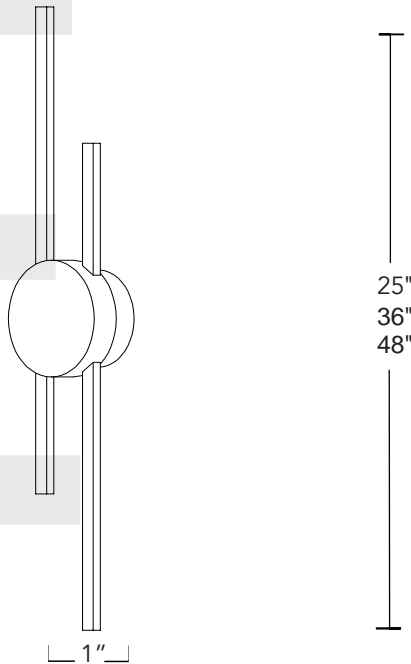

OZARKÉ

Elles Minimalist Light Sconce

The Elles Minimalist Light Sconce is a timeless piece with a sleek and stunning design that adds an elegant touch to any room. From your living room, dining room or bedroom, this sconce will add a beautiful ambiance to your home interior

Made by hand in Zhongshan, China

Pictured with the lights on

Type Wall Sconce

Dimensions Height: 25", 36", 48"
Bar Width: 1"
Base Width: 4.5"
Depth: 2.5"

Weight: 3.3lbs, 4lbs, 5lbs

Materials & Finish Steel+ brass , available in gold and black or black and gold finish

Certification  Dry location
Damp location option available

Illumination Voltage:100-240V 50/60HZ 2.0A Output: 12V
Type: LED
Integrated LED Wattage: See table
Control: Wall switch, works with smart dimmer switch
Power Source: Hardwired
Built-in LED Light: Available in warm 3000K, cold white 6000K

Lead Time 2 days

Length	Emitting Color	Lumens	Watts	Weight	Dimmable?
25 Inches	3000K, 6000K	960	12W	1.5 kg	Yes
36 Inches	3000K, 6000K	1200	15W	1.8 kg	Yes
48 Inches	3000K, 6000K	1840	23W	2.1kg	Yes