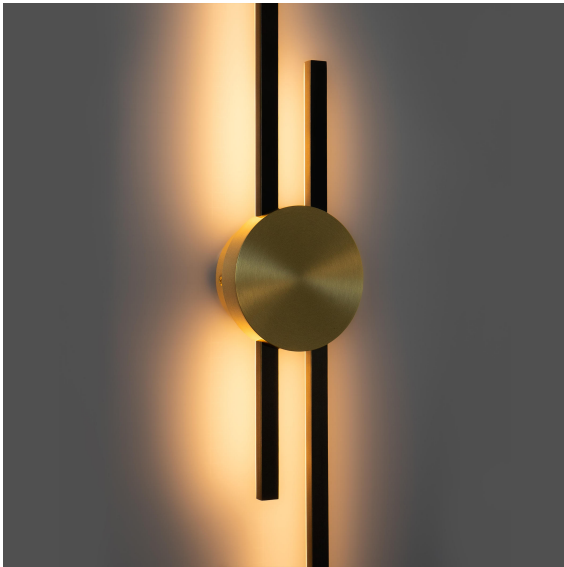

OZARKÉ

Elles Minimalist Light Sconce

The Elles Minimalist Light Sconce is a timeless piece with a sleek and stunning design that adds an elegant touch to any room. From your living room, dining room or bedroom, this sconce will add a beautiful ambiance to your home interior

Made by hand in Zhongshan, China

Pictured with the lights on

Type Wall Sconce

Dimensions Height: 25", 36", 48"
Bar Width: 1"
Base Width: 4.5"
Depth: 2.5"

Weight: 3.3lbs, 4lbs, 5lbs

Materials & Finish Steel+ brass , available in gold and black or black and gold finish

Certification  Dry location
Damp location option available

Illumination Voltage:100-240V 50/60HZ 2.0A Output: 12V
Type: LED
Integrated LED Wattage: See table
Control: Wall switch, works with smart dimmer switch
Power Source: Hardwired
Built-in LED Light: Available in warm 3000K, cold white 6000K

Lead Time 2 days

Length	Emitting Color	Lumens	Watts	Weight	Dimmable?
25 Inches	3000K, 6000K	960	12W	1.5 kg	Yes
36 Inches	3000K, 6000K	1200	15W	1.8 kg	Yes
48 Inches	3000K, 6000K	1840	23W	2.1kg	Yes