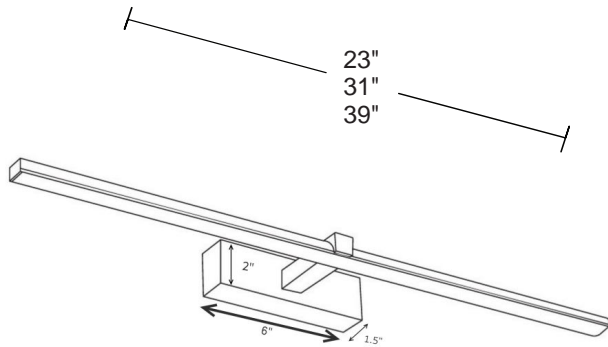

OZARKÉ

Easy To Love Wall Light

You cant go wrong with our Easy to Love Wall Light. Made with a thin elongated shape, and can be placed strategically around your home to create a subtle yet sophisticated lighting effect.

Made by hand in Zhongshan, China

Pictured with the lights on

Type Wall Sconce

Dimensions Length: 23", 31", 39"
Bar Width: 1"
Base Dimensions: 6"x 2"x1.5"
Total depth off the wall: 4.5"

Weight: 1lbs, 2lbs, 3lbs

Materials & Finish Steel, available in black, and white finish

Certification  Dry location
Damp location option available

Illumination Voltage:100-240V 50/60HZ 2.0A Output: 12V Type: LED

Integrated LED Wattage: See table