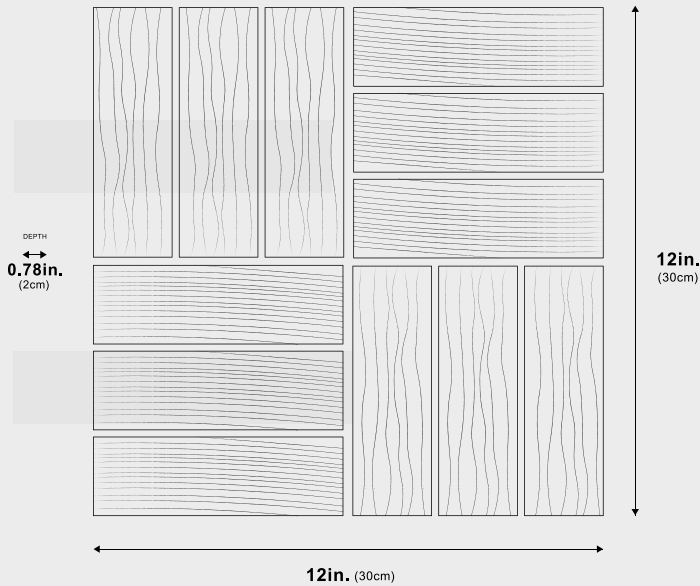

OZARKÉ

DIY Wood Deck Tiles

Ash Wood deck tiles are a stylish and eco-friendly solution for enhancing your outdoor living space. These versatile deck tiles are made from premium ash wood, known for their durability and attractive grain patterns. Whether you're looking to create a cozy backyard oasis or revamp your balcony, ash wood deck tiles provide a quick and easy DIY solution.

Dimensions Height: 12"
 Width: 12"
 Depth: 0.78"

Weight 0.85kg

Thickness 0.16"

Materials & Finish PP Base + Ash Wood Deck Tiles

Wild Application Kitchen, Living Room, Bedroom,
Bathroom, Laundry, Stairway, Hallway,
Border Tiles, Bar + Restaurant

Lead Time 5-8 days