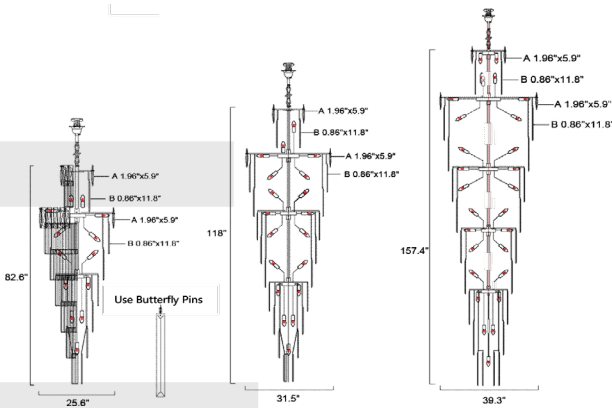

Made by hand in Zhongshan, China

**Type** Stair Crystal Chandelier

**Dimensions** 3 Sizes available (S,M,L)

S: 23.6"x47.2"

M: 31.5"x62.9"

L: 47.2"x94.4"

**Weight** 25kg, 40kg, 80kg

**Materials & Finish** K9 Crystal + Metal (Gold + Clear Finish)

**Certification**  Dry Location

**Materials & Finish** Voltage: AC 85-265V, 50/60HZ  
Type: E12 bulb+ LED

Wattage: See table  
Control: Wall Switch

Power Source: Hardwired

**Lead Time** 5-8 weeks

Dimensions	Emitting Color	Lumen	Watts	Dimmable?	weight
Small (23.6"x82.6")	4000K	2805	165W	Yes	33kg
Medium(31.5"x118")	4000K	3485	205W	Yes	50kg
Large(39.3"x157.4")	4000K	5865	345W	Yes	68kg

Dimensions	Number of bulbs	A Crystal 1.96"x5.9"	B Crystal 0.86"x11.8"	Screw	Butterfly Pins
Small (23.6"x82.6")	E12*33pcs	64	324	64	324
Medium(31.5"x118")	E12*41pcs	76	624	76	624
Large(47.2"x157.4")	E12*69pcs	96	868	96	868