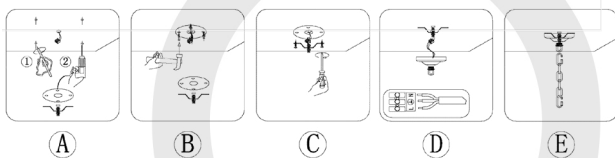

Type Stair Crystal Chandelier

Dimensions 3 Sizes available (S,M,L)
S: 23.6"x70.8"
M: 31.5"x102"
L: 39.3"x236"

Weight 25kg, 48kg, 85kg

Materials & Finish K9 Crystal + Metal (Gold + Clear Finish)

Certification Dry Location

Materials & Finish Voltage: AC 85-265V, 50/60HZ
Type: E12 bulb+ LED

Wattage: See table
Control: Wall Switch

Power Source: Hardwired

Lead Time 5-8 weeks