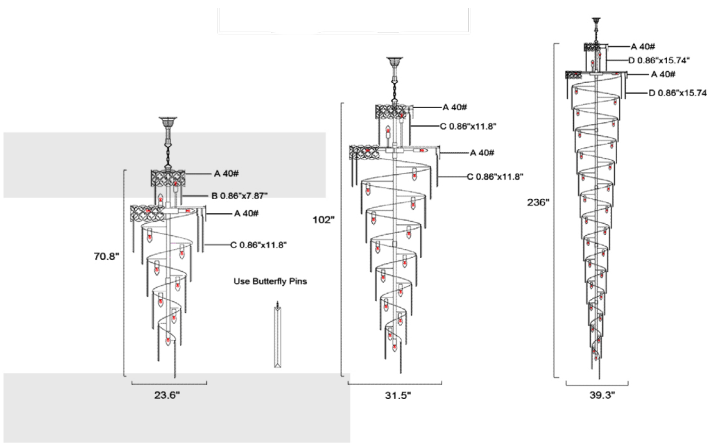

Made by hand in Zhongshan, China

Dimensions	Emitting Color	Lumen	Watts	Number of bulbs	weight	Dimmable?
Small (23.6"x70.8")	4000K	1530	90W	E12*18pcs	25kg	Yes
Medium(31.5"x102")	4000K	2890	170W	E12*34pcs	48kg	Yes
Large(39.3"x236")	4000K	5100	300W	E12*60pcs	85kg	Yes

Dimensions	A Crystal Square Bead 40#	B Crystal 0.86"x7.87"	B Crystal 0.86"x7.87"	B Crystal 0.86"x7.87"	Butterfly Pins	Pins
Small (23.6"x70.8")	80	21	182	0	203	160
Medium(31.5"x102")	106	0	377	0	377	212
Large(39.3"x236")	132	0	0	800	800	264

Type Stair Crystal Chandelier

Dimensions 3 Sizes available (S,M,L)
 S: 23.6"x70.8"
 M: 31.5"x102"
 L: 39.3"x236"

Weight 25kg, 48kg, 85kg

Materials & Finish K9 Crystal + Metal (Gold + Clear Finish)

Certification  Dry Location

Materials & Finish Voltage: AC 85-265V, 50/60HZ
 Type: E12 bulb+ LED

Wattage: See table
 Control: Wall Switch

Power Source: Hardwired

Lead Time 5-8 weeks