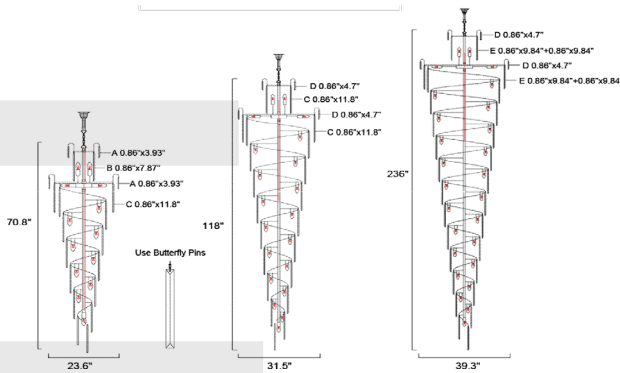

Made by hand in Zhongshan, China

Picture with the lights on

Type Stair Crystal Chandelier

Dimensions 3 Sizes available (S,M,L)

S: 23.6" x 70.8"

M: 31.5" x 118"

L: 39.3" x 236"

Weight 25kg, 50kg, 85kg

Materials & Finish K9 Crystal + Metal (Gold + Clear Finish)

Certification  Dry Location

Materials & Finish Voltage: AC 85-265V, 50/60HZ
Type: E14 bulb+ LED

Wattage: See table
Control: Wall Switch

Power Source: Hardwired

Lead Time 5-8 weeks

Dimensions	Emitting Color	Lumen	Watts	Number of bulbs	weight	Dimmable?
Small (23.6"x70.8")	4000K	1360	80W	E14x16pcs	25kg	Yes
Medium(31.5"x118")	4000K	3655	215W	E14x43pcs	50kg	Yes
Large(39.3"x236")	4000K	6120	360W	E14x72pcs	85kg	Yes

Dimensions	A Crystal 0.86"x3.93"	B Crystal 0.86"x7.87"	C Crystal 0.86"x11.8"	D Crystal 0.86"x4.7"	E Crystal 0.86"x9.84"	Butterfly Pins
Small (23.6"x70.8")	87	18	162	0	0	270
Medium(31.5"x118")	0	0	478	146	0	624
Large(39.3"x236")	0	0	0	185	762	947