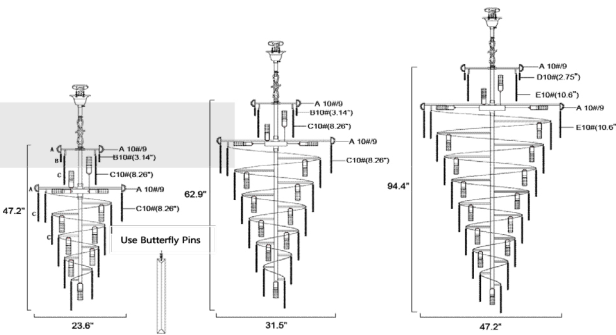

Made by hand in Zhongshan, China

Type Stair Crystal Chandelier

Dimensions 3 Sizes available (S,M,L)
 S: 23.6"x47.2"
 M: 31.5"x62.9"
 L: 47.2"x94.4

Weight 25kg, 40kg, 80kg

Materials & Finish K9 Crystal + Metal (Gold + Clear Finish)

Certification  Dry Location

Materials & Finish Voltage: AC 85-265V, 50/60HZ
 Type: E12 bulb+ LED

Wattage: See table
 Control: Wall Switch

Power Source: Hardwired

Lead Time 5-8 weeks

Dimensions	Emitting Color	Lumen	Watts	Dimmable?	Number of bulbs	weight
Small (23.6"x47.2")	4000K	1700	100W	Yes	E12*20pcs	25kg
Medium(31.5"x62.9")	4000K	2805	165W	Yes	E12*33pcs	40kg
Large(47.2"x94.4")	4000K	4250	250W	Yes	E12*50pcs	80kg

Dimensions	A Crystal 10#9	B Crystal 0.86"x11.8"	C Crystal 0.86"x11.8"	D Crystal 0.86"x11.8"	E Crystal 0.86"x11.8"	Butterfly Pins
Small (23.6"x47.2")	222	60	440	0	0	500
Medium(31.5"x62.9")	284	66	721	0	0	787
Large(47.2"x94.4")	362	0	0	116	1384	1500