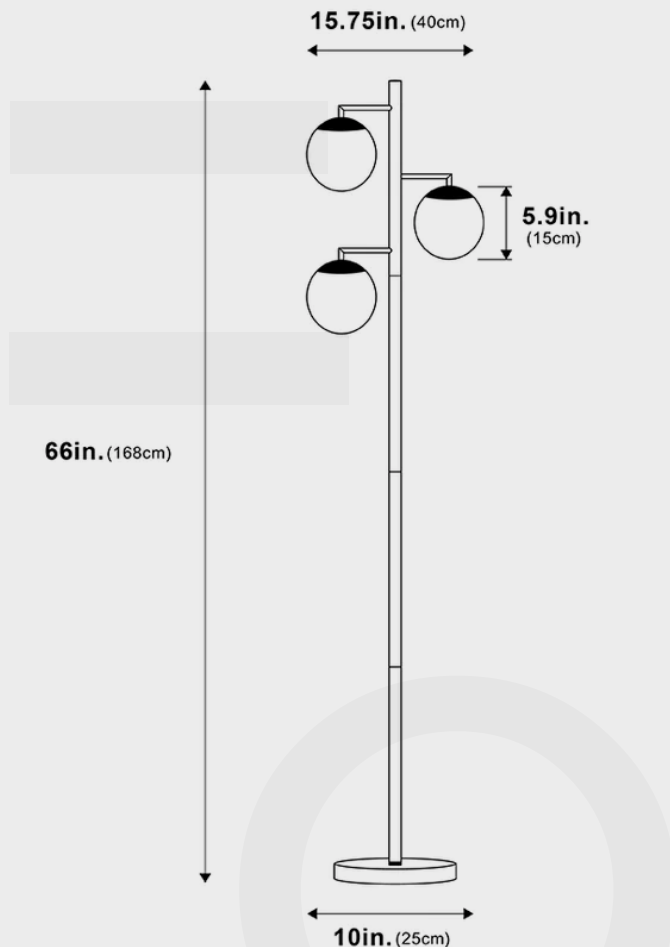

Pictured with the lights on

**Dimensions** 10"x66"  
Lampshade Diameter: 5.9"

**Weight** 5.5kg

**Materials & Finish** Metal + Glass  
Body Color: Brass

**Certification** c  us Dry location

**Illumination** Type: LED  
Wattage: Max 100W, 800lm

**Power Source** Plug-in

**Lead Time** 4-7 days