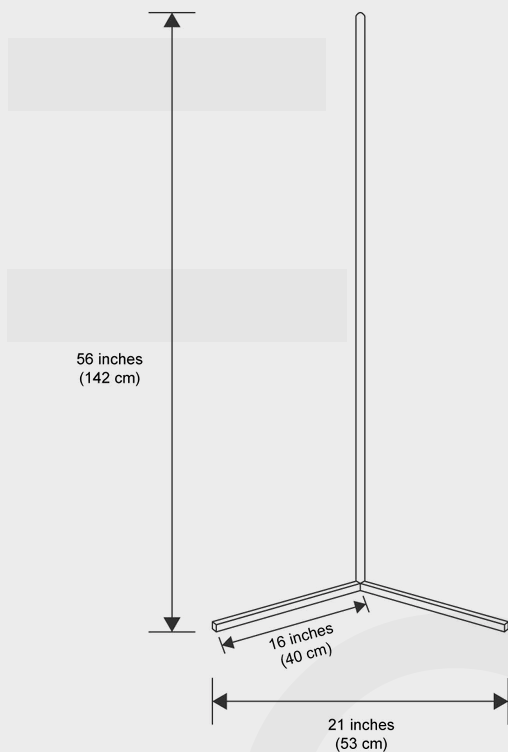

Pictured with the lights on

Dimensions	Emitting Color	Lumen	Watts	Dimmable?
21"x56"x16"	Three Color	1800	20W	Yes
21"x56"x16"	RGB	2200	20W	Yes
21"x56"x16"	RGBWW	2200	20W	Yes

Dimensions 21"x56"x16"

Weight 0.97kg (2 lbs)

Body Color Black, White

Materials & Finish Aluminum

Certification Dry location

Illumination Voltage: 100-240V Suitable for all countries
Type: LED
Wattage: See table

Power Source Plug-in

Lead Time 4-7 days