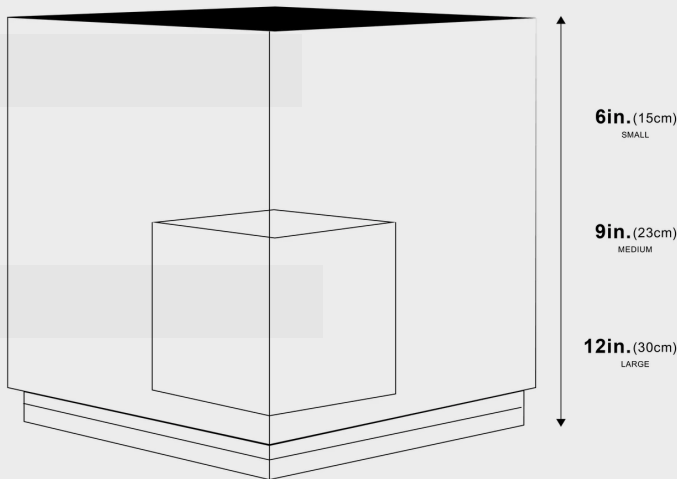

## Concentric Cube Table Lamp Modern Light

This modern lighting fixture, inspired by a science fiction movie, uses reflective glass to create colorful light shows with multiple RGB colors. Its flexible design allows it to be placed on various surfaces, making it a must-have for futuristic home design.

**Dimensions** 3 Sizes available (S,M,L)  
S: 6"  
M: 9"  
L: 12"

**Materials & Finish** Fiberglass (Polychromatic Toughened Acrylic)

**Certification**  cULus Dry location

**Illumination** Voltage: AC100-240V  
Type: LED  
Emitting Color: 2700K warm white light through acrylics in various colors  
Lumens: S: 600lm, M: 650lm