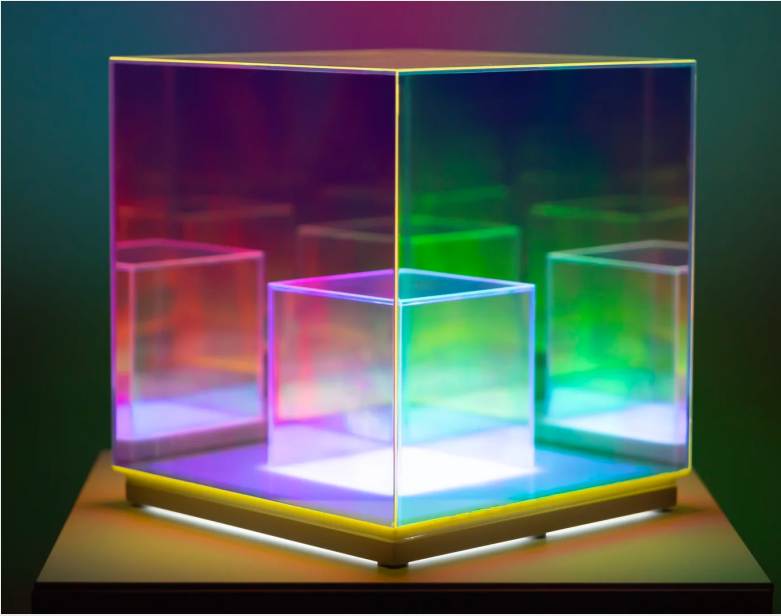

# OZARKÉ

Pictured with the lights on

## Concentric Cube Table Lamp Modern Light

This modern lighting fixture, inspired by a science fiction movie, uses reflective glass to create colorful light shows with multiple RGB colors. Its flexible design allows it to be placed on various surfaces, making it a must-have for futuristic home design.

**Dimensions** 3 Sizes available (S,M,L)  
S: 6"  
M: 9"  
L: 12"

**Materials & Finish** Fiberglass (Polychromatic Toughened Acrylic)

**Certification**  cULus Dry location

**Illumination** Voltage: AC100-240V  
Type: LED  
Emitting Color: 2700K warm white light through acrylics in various colors  
Lumens: S: 600lm, M: 650lm