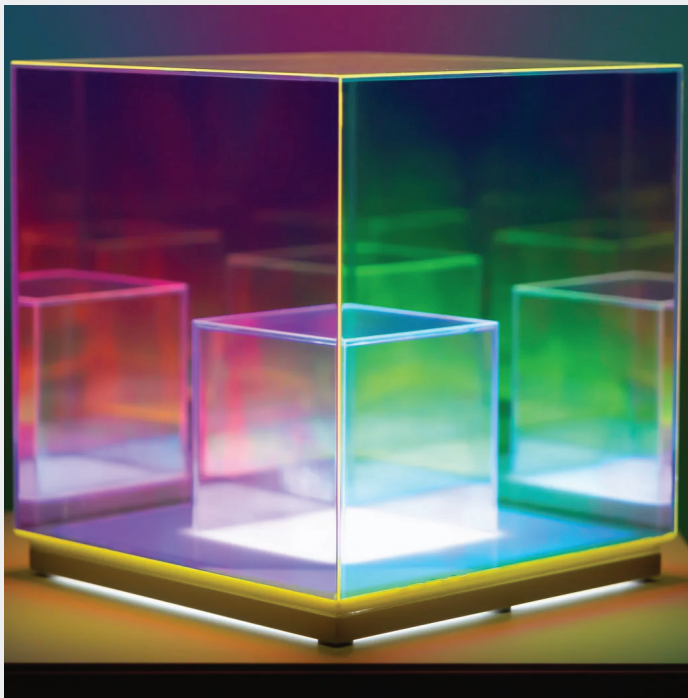

# OZARKÉ

Pictured with the lights on

## Concentric Cube Table Lamp Modern Light

This modern lighting fixture, inspired by a science fiction movie, uses reflective glass to create colorful light shows with multiple RGB colors. Its flexible design allows it to be placed on various surfaces, making it a must-have for futuristic home design.

**Dimensions** 3 Sizes available (S,M,L)  
S: 6" x 6.6"  
M: 8.6" x 9"  
L: 12" x 12.5"

**Weight** 1kg, 2kg, 3.6kg

**Materials & Finish** Fiberglass  
(Polychromatic toughened Acrylic)

**Certification**  US Dry location