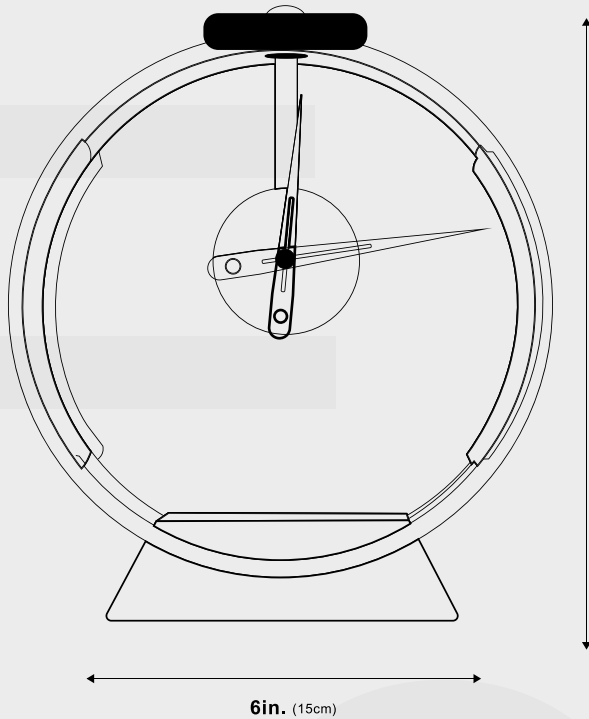

Pictured with the lights on

OZARKE

Clock Lamp with Phone Wireless Charger

Elevate your decor with the Melrose Table Lamp, where timeless elegance meets modern brilliance. Create a warm and inviting atmosphere while enjoying the sophistication of classic beauty. It is crafted from metal and boasts a round silhouette, so it is sure to make a bold and fashionable statement on any surface it occupies.

Dimensions 18"x6"

Materials & Finish Aluminum

Certification  us Dry location

Illumination Voltage: 100-240V Suitable for all countries
Type: LED
Wattage: 20W, 110lm

Power Source Plug-In

Lead Time 4-7 days

Dimensions	Emitting Color	Dimmable?
18"x6"	Warm, Warm White, Cold White	Yes