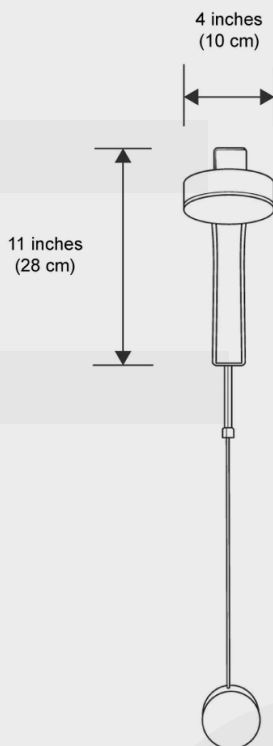

## Celine Wall Sconce

From walking through the hallways of your home to catching a quick relaxation by your bedside. Our Celine Wall Sconce gleams a dimmable light of your choice with a 360 rotation. Setting the tone perfectly for any mood desirable.

### Dimensions

4"x11"  
Adjustable wire: 26"

### Lead Time

4-7 days

Dimensions	Emitting Color	Lumen	Watts	Dimmable?
4"x11"	Warm	110	20W	Yes
4"x11"	Warm White	110	20W	Yes
4"x11"	Cold White	110	20W	Yes