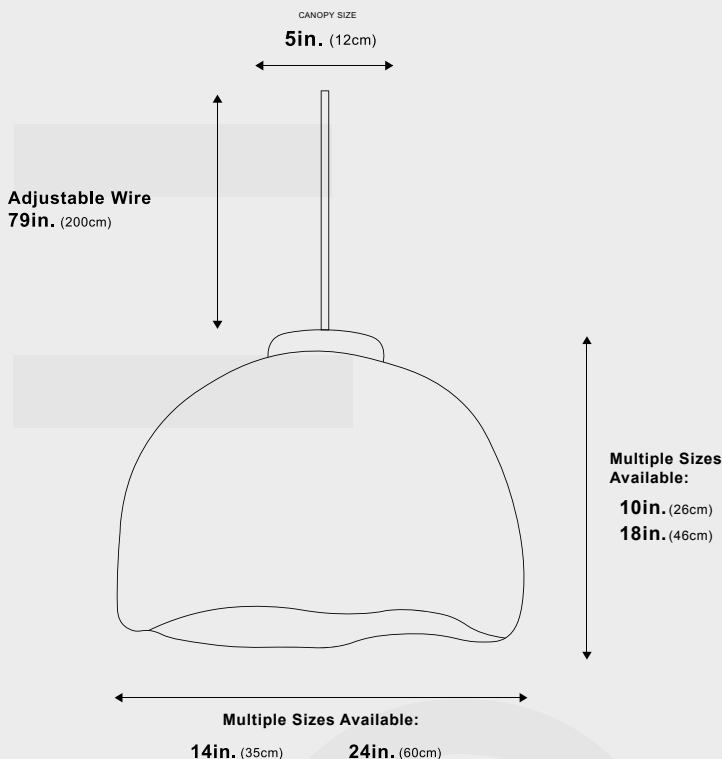

Pictured with the lights on

Dimensions	Watts	Lumens
14"x10"	12W	960lm
24"x18"	24W	1920lm

Dimensions

2 Sizes Available
- 14"x10"
- 24"x18"
Canopy Size: 5"
Wire Length: 78" (Adjustable)

Weight

2.5kg, 6kg

Materials & Finish

Material: Resin, Polyester
Finish: Gray, Brown

Certification

 us Dry location

Illumination

Voltage: 110V
Type: Bulb E27 (Included)
Number of Bulbs: 1
Wattage: See table

Power Source

Hardwired

Lead Time

4-7 days