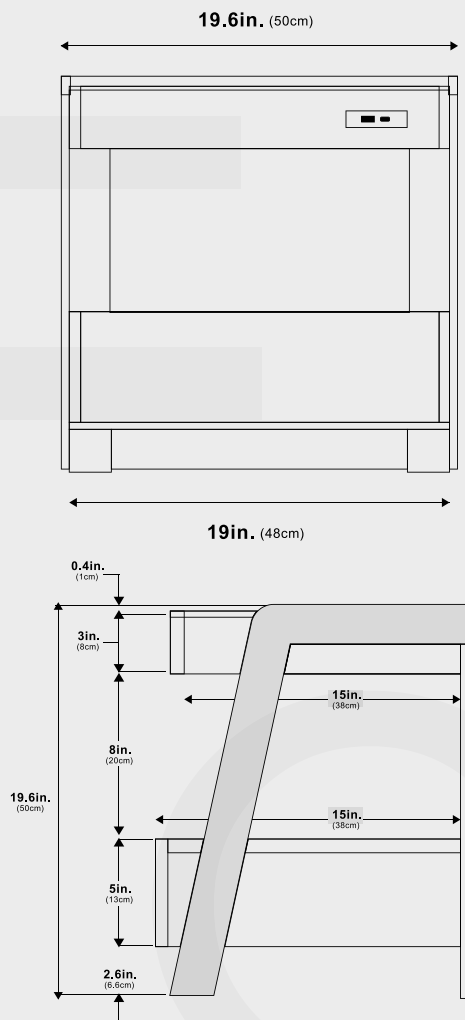

## Bedside Beacon Smart Table

Ozarke's Beside Beacon Smart Table is a creative design with Bluetooth speaker, LED light and wireless charging. It's a modern design with ceramic top board and gold accent legs. This modern and minimalist table can be used both as side table or a nightstand.

Pictured with the lights on

**Dimensions** Height: 19.6"  
Width: 19.6"  
Width Per Layer: 19"

**Weight** 18kg

**Materials & Finish** MDF, Ceramic + Metal

**Certification**  Dry location

**Illumination** Voltage: 110V  
Temp Control Method: LED Display  
Wattage: 48W