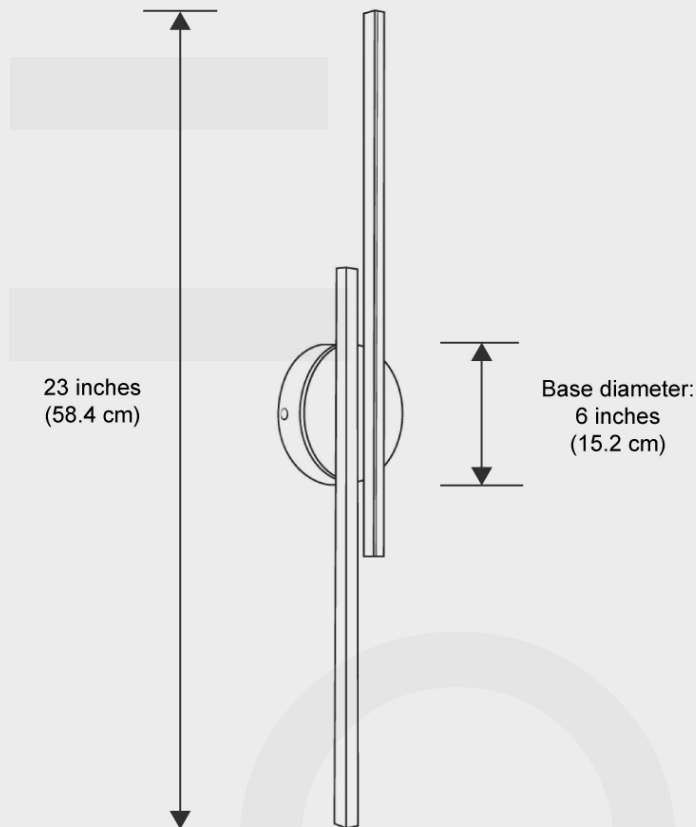

OZARKÉ

Aero Led Wall Lamp

Elevate your space with the Ozarke Aero LED Wall Lamp, where modern design meets energy-efficient technology. Redefine your interior decor and experience the perfect balance of form and function with this stylish lighting fixture. Whether in the living room, bedroom, hallway, or office, this wall lamp provides a comforting and functional light source.

Pictured with the lights on

Dimensions

Height: 23"
Base Diameter: 6"

Materials & Finish

Iron + Acrylic + Aluminum

Certification

 Dry location

Illumination

Voltage: 100-240V suitable for all countries
Type: LED, Available in Warm White, Cold White
Wattage: 14W

Power Source

Hardwired

Lead Time

4-7 days