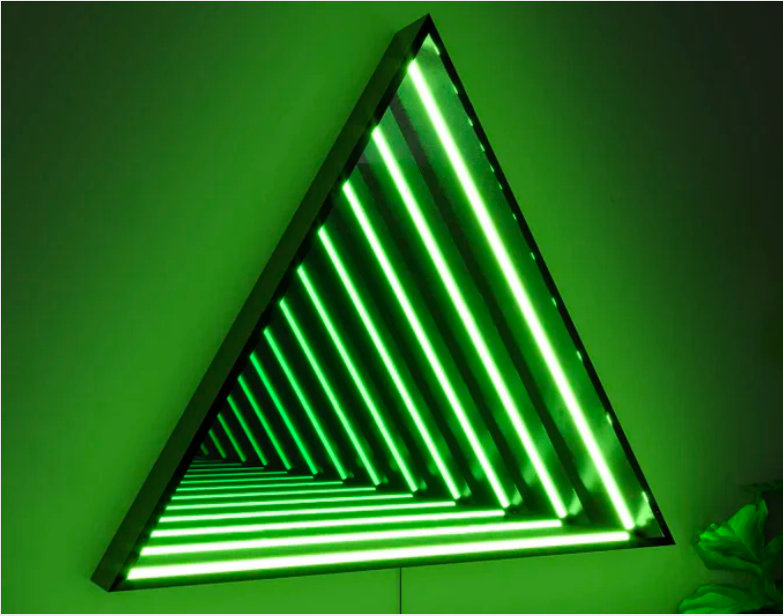

OZARKÉ

3D Triangle Infinity Mirror Light

Discover the mesmerizing allure of the 3D Triangle Infinity Mirror Light, a stunning fusion of art and illumination. Crafted to captivate your senses, this modern masterpiece transforms your space into a realm of endless depth and visual enchantment, making it a unique and unforgettable addition to your decoration.

Pictured with the lights on

Dimensions

2 Sizes available (S,L)
S: 12"
L: 27.5"

Materials & Finish

Glass + Iron

Certification

 Dry location

Illumination