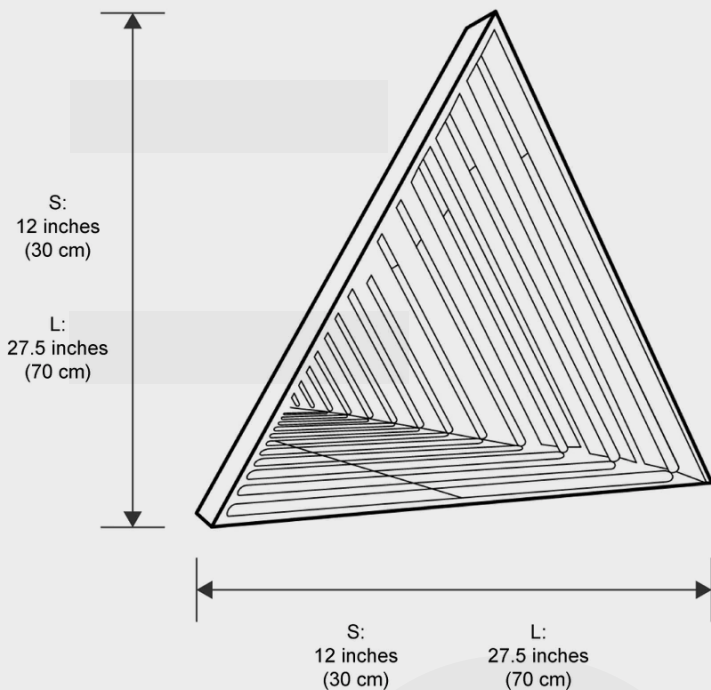

OZARKÉ

3D Triangle Infinity Mirror Light

Discover the mesmerizing allure of the 3D Triangle Infinity Mirror Light, a stunning fusion of art and illumination. Crafted to captivate your senses, this modern masterpiece transforms your space into a realm of endless depth and visual enchantment, making it a unique and unforgettable addition to your decoration.

Pictured with the lights on

Dimensions

2 Sizes available (S,L)
S: 12"
L: 27.5"

Materials & Finish

Glass + Iron

Certification

 Dry location

Illumination