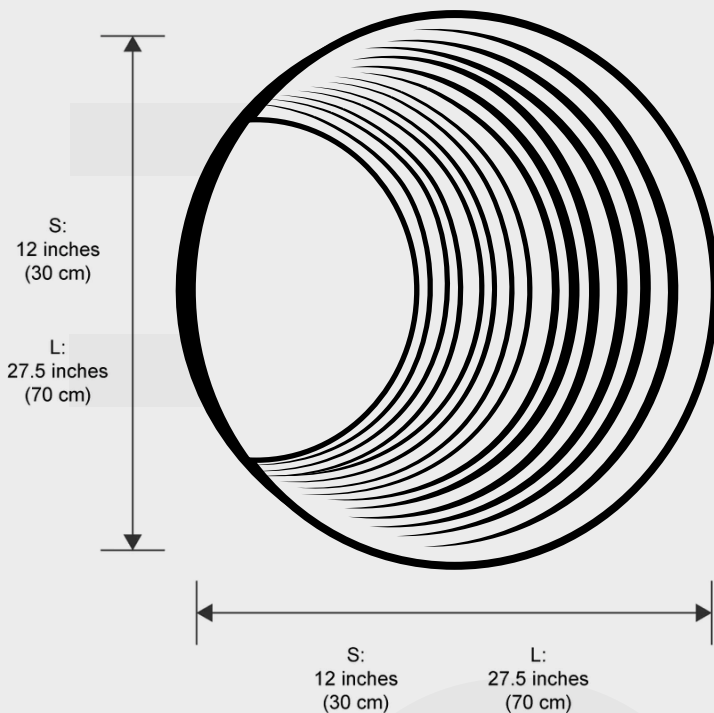

OZARKÉ

3D Circle Infinity Mirror Light

A stunning mirror that reflects a different side of you each time you look into it. This mirror's wonderful circular design creates a gorgeous elegance during the day and an extremely modern RGB light effect at night. This is an excellent addition to your home.

Pictured with the lights on

Dimensions

2 Sizes available (S,L)
S: 12"
L: 27.5"

Materials & Finish

Glass + Iron

Certification

 Dry location

Illumination