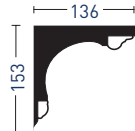

STYLE NUMBER: TW141