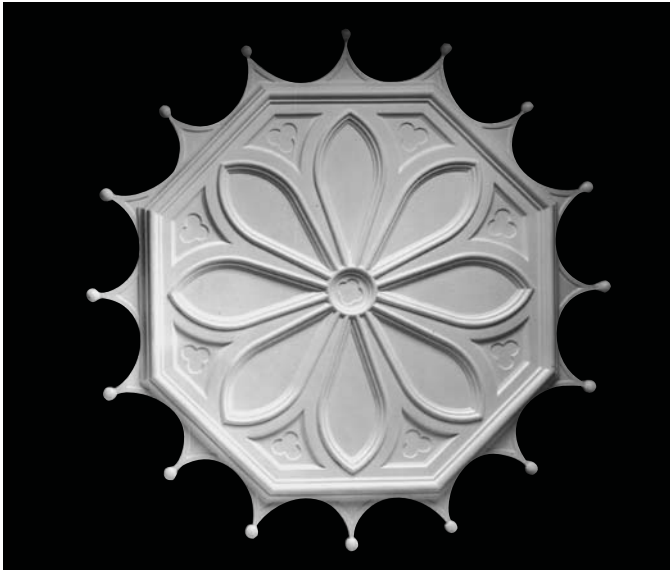

STYLE NUMBER: TW207 DIAMETER: 915mm. Also available with 590mm diameter

STYLE NUMBER: TW238 DIAMETER: 680mm

STYLE NUMBER: TW210 DIAMETER: 1020 x 780mm

STYLE NUMBER: TW211 DIAMETER: 820mm

STYLE NUMBER: TW221 DIAMETER: 1280mm
(with coronets shown), DIAMETER: 1015mm (without coronets)

STYLE NUMBER: TW230 DIAMETER: 707mm

STYLE NUMBER: TW237 DIAMETER: 365mm

STYLE NUMBER: TW248 DIAMETER: 850 mm

STYLE NUMBER: TW219 DIAMETER: 675mm [Also available with 80mm ring]

STYLE NUMBER: TW228 DIAMETER: 975mm . Also available in TW228a 780mm