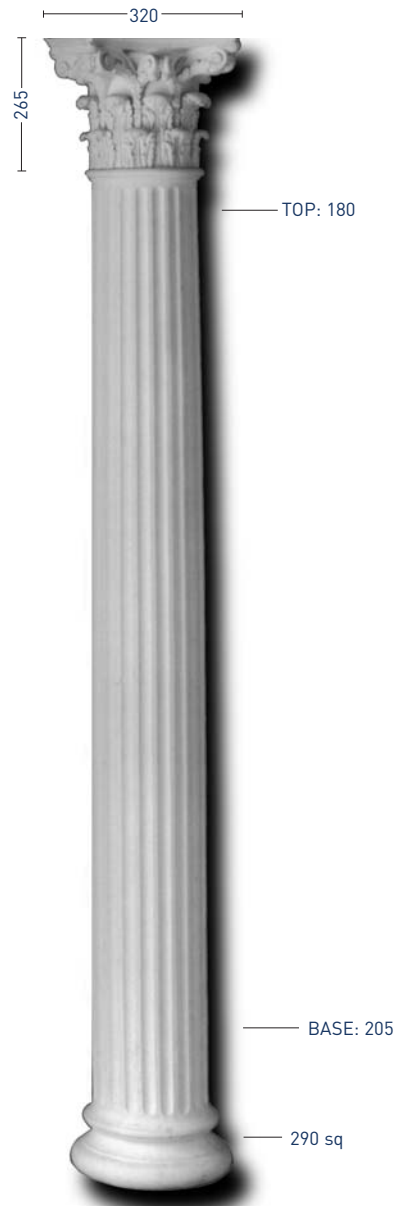

STYLE NUMBER: TW207 DIAMETER: 915mm. Also available with 590mm diameter

STYLE NUMBER: TW238 DIAMETER: 680mm

STYLE NUMBER: TW210 DIAMETER: 1020 x 780mm

STYLE NUMBER: TW211 DIAMETER: 820mm

STYLE NUMBER: TW221 DIAMETER: 1280mm
(with coronets shown), DIAMETER: 1015mm (without coronets)

LARGE CORINTHIAN COLUMN

SMALL CORINTHIAN COLUMN

PLAIN DORIC PILASTER

PLAIN IONIC COLUMN

Thomas & Wilson Columns & Pilasters

Fine Architectural Mouldings Since 1919

FLUTED IONIC COLUMN

FLUTED CORINTHIAN COLUMN

STYLE NUMBER: TW514
DIAMETER: 53mm

STYLE NUMBER: TW515
DIAMETER: 75mm

STYLE NUMBER: TW518
DIAMETER: 65mm

STYLE NUMBER: TW522

STYLE NUMBER: TW521

STYLE NUMBER: TW520

STYLE NUMBER: 523

STYLE NUMBER: TW704
WIDTH: 890mm DEPTH: 360mm

STYLE NUMBER: TW703
WIDTH: 920mm DEPTH: 210mm

STYLE NUMBER: TW214
DIAMETER: 240mm

STYLE NUMBER: TW213
DIAMETER: 250mm

STYLE NUMBER: TW517
DIAMETER: 100mm

STYLE NUMBER: TW 503
DIAMETER: VARIOUS

STYLE NUMBER: TW508
DIAMETER: 62mm