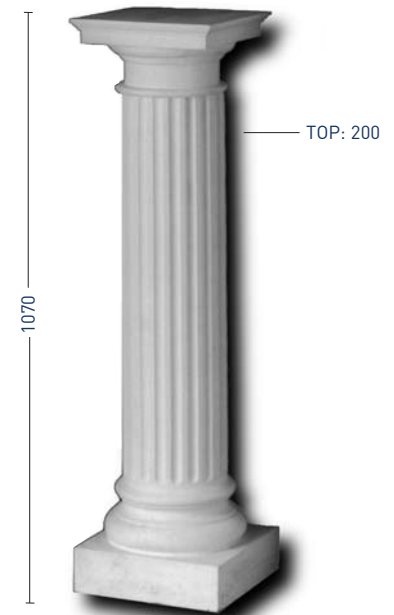

FLUTED DORIC PEDASTAL COLUMN