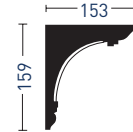

STYLE NUMBER: TW066

Also available as TW075 210 X 190

STYLE NUMBER: TW091 is also available in the following sizes:

TW092	220p x 217d	TW078	157p x 145d
TW090	177p x 176d	TW090a	170p x 160d

Also available as TW067 202 X 152

STYLE NUMBER: TW189

STYLE NUMBER: TW093

STYLE NUMBER: TW167

STYLE NUMBER: TW099

STYLE NUMBER: TW174

STYLE NUMBER: TW179

STYLE NUMBER: TW141

STYLE NUMBER: TW171

STYLE NUMBER: TW207 DIAMETER: 915mm. Also available with 590mm diameter

STYLE NUMBER: TW238 DIAMETER: 680mm

STYLE NUMBER: TW210 DIAMETER: 1020 x 780mm

STYLE NUMBER: TW211 DIAMETER: 820mm

STYLE NUMBER: TW221 DIAMETER: 1280mm
(with coronets shown), DIAMETER: 1015mm (without coronets)

STYLE NUMBER: TW230 DIAMETER: 707mm

STYLE NUMBER: TW237 DIAMETER: 365mm

STYLE NUMBER: TW248 DIAMETER: 850 mm

STYLE NUMBER: TW219 DIAMETER: 675mm [Also available with 80mm ring]

STYLE NUMBER: TW228 DIAMETER: 975mm . Also available in TW228a 780mm