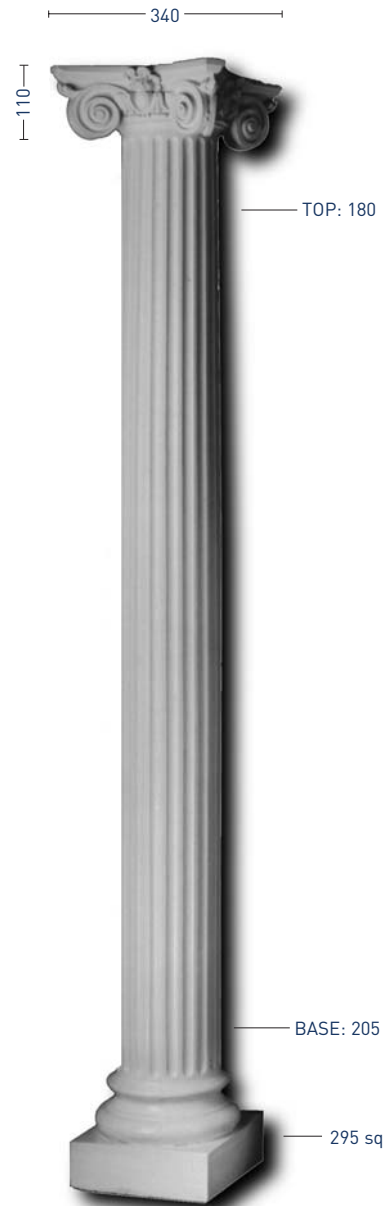

STYLE NUMBER: TW207 DIAMETER: 915mm. Also available with 590mm diameter

STYLE NUMBER: TW238 DIAMETER: 680mm

STYLE NUMBER: TW210 DIAMETER: 1020 x 780mm

STYLE NUMBER: TW211 DIAMETER: 820mm

STYLE NUMBER: TW221 DIAMETER: 1280mm
(with coronets shown), DIAMETER: 1015mm (without coronets)

LARGE CORINTHIAN COLUMN

SMALL CORINTHIAN COLUMN

PLAIN DORIC PILASTER

PLAIN IONIC COLUMN

Thomas & Wilson Columns & Pilasters

Fine Architectural Mouldings Since 1919

FLUTED IONIC COLUMN

FLUTED CORINTHIAN COLUMN

STYLE NUMBER: TW514
DIAMETER: 53mm

STYLE NUMBER: TW515
DIAMETER: 75mm

STYLE NUMBER: TW518
DIAMETER: 65mm

STYLE NUMBER: TW522

STYLE NUMBER: TW521

STYLE NUMBER: TW520

STYLE NUMBER: 523

STYLE NUMBER: TW704
WIDTH: 890mm DEPTH: 360mm

STYLE NUMBER: TW703
WIDTH: 920mm DEPTH: 210mm

STYLE NUMBER: TW214
DIAMETER: 240mm

STYLE NUMBER: TW213
DIAMETER: 250mm

STYLE NUMBER: TW517
DIAMETER: 100mm

STYLE NUMBER: TW 503
DIAMETER: VARIOUS

STYLE NUMBER: TW508
DIAMETER: 62mm