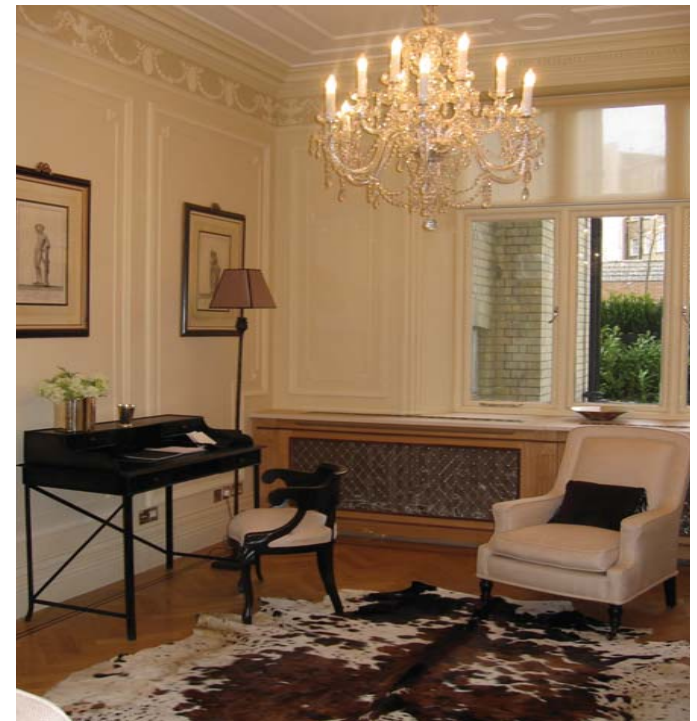

THOMAS & WILSON LIMITED

Specialists in Fibrous Plaster

Est. 1919

Thomas & Wilson

Established 1919

Thomas & Wilson prides itself on being a third-generation family firm specialising in superior quality fibrous plasterwork. Founded in 1919, it is one of the oldest such firms in existence. Housed for many years in a distinctive building, once the workshop and studio of the sculptor and artist Henri Gaudier Brzeska, Thomas & Wilson have recently opened a new dedicated workshop complimented by a fine showroom, itself a testimony to the plastering and moulding skills and heritage of the company.