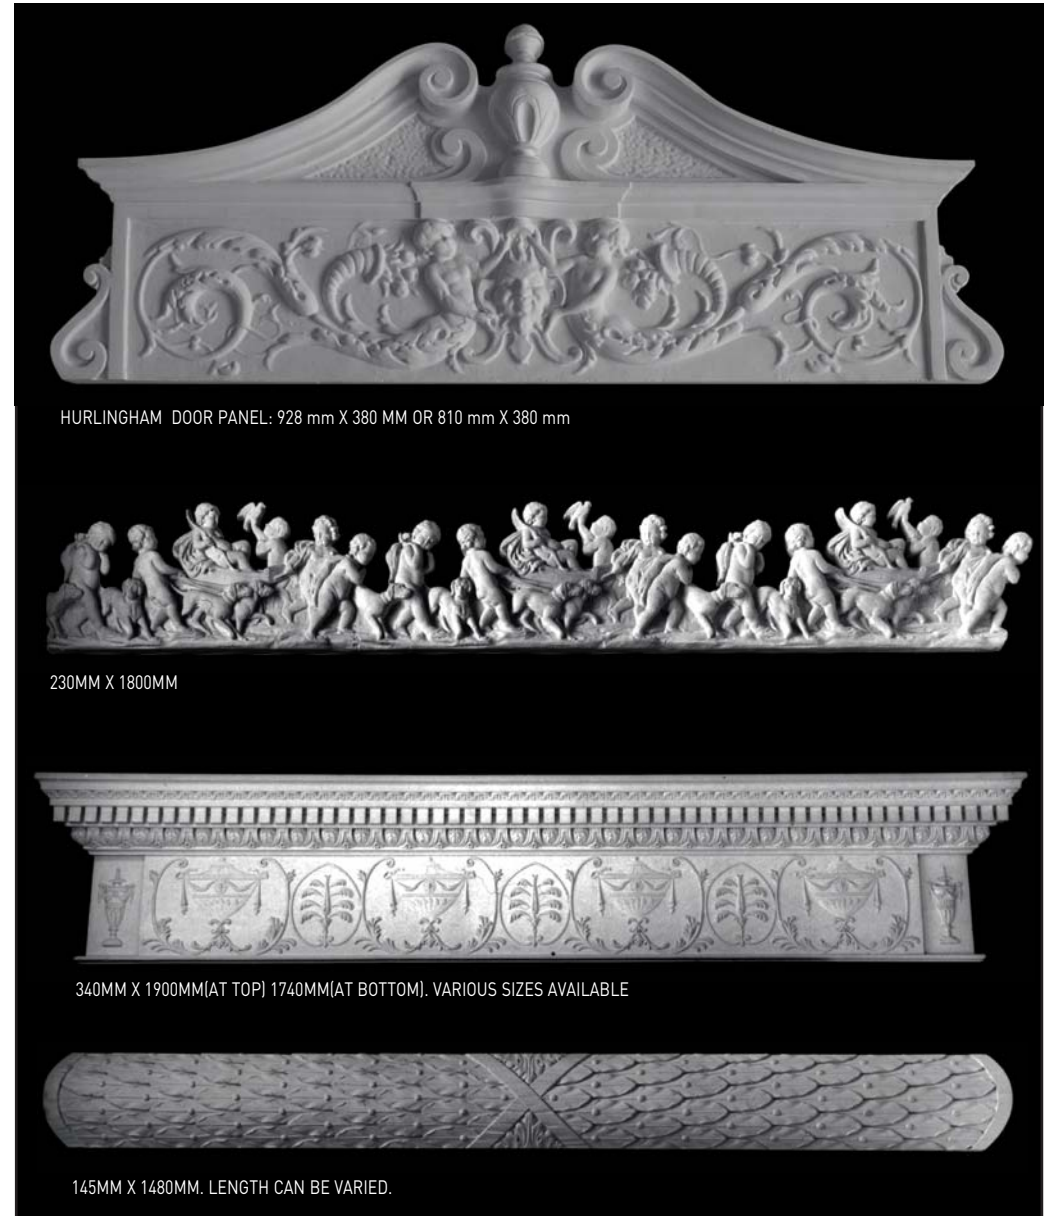

Thomas & Wilson Door Panels

Fine Architectural Mouldings Since 1919