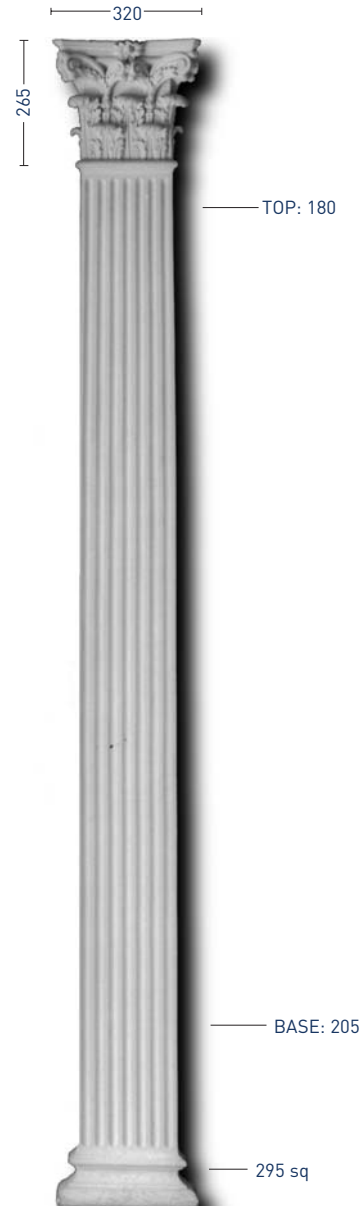

FLUTED STRAIGHT SHAFT DORIC PILASTER

FLUTED CORINTHIAN PILASTER