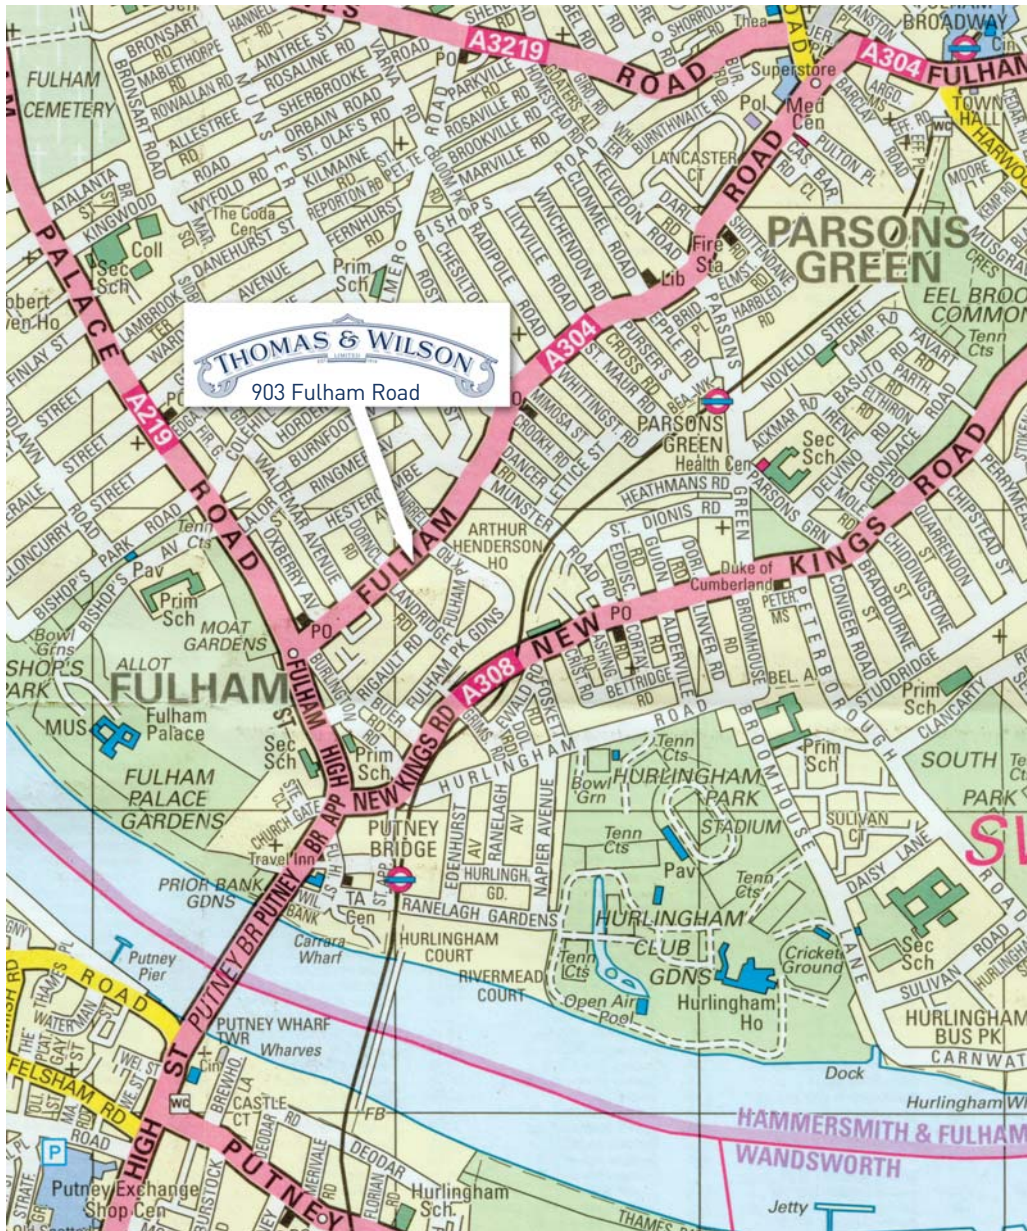

Thomas & Wilson Location

Fine Architectural Mouldings Since 1919

Thomas & Wilson
The Showroom
903 Fulham Road
London
SW6 5HU

Tel: 020 7384 0111
Fax: 020 7384 0222

Thomas & Wilson
The Workshop
8 Ravensbury Terrace
London
SW18 4RL

Tel: 020 8944 0011
Fax: 020 8944 11666

The majority of our mouldings are detailed in this catalogue and at thomasandwilson.com along with product references and measurements.

We stock moulds for over 120 different cornices, numerous decorative panel mouldings, wall friezes and ceiling centres, along with corbels, brackets, columns and a wide range of miscellaneous enrichments.

Where external mouldings are required we would recommend glassfibre or glassfibre reinforced cement. These materials produce high quality castings which remain unaffected by time and weather.