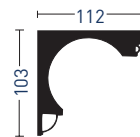

STYLE NUMBER: TW119

STYLE NUMBER: TW135

STYLE NUMBER: TW164

STYLE NUMBER: TW120

STYLE NUMBER: TW136

STYLE NUMBER: TW166

STYLE NUMBER: TW148

STYLE NUMBER: TW150

STYLE NUMBER: TW207 DIAMETER: 915mm. Also available with 590mm diameter

STYLE NUMBER: TW238 DIAMETER: 680mm

STYLE NUMBER: TW210 DIAMETER: 1020 x 780mm

STYLE NUMBER: TW211 DIAMETER: 820mm

STYLE NUMBER: TW221 DIAMETER: 1280mm
(with coronets shown), DIAMETER: 1015mm (without coronets)

STYLE NUMBER: TW230 DIAMETER: 707mm

STYLE NUMBER: TW237 DIAMETER: 365mm

STYLE NUMBER: TW248 DIAMETER: 850 mm

STYLE NUMBER: TW219 DIAMETER: 675mm [Also available with 80mm ring]

STYLE NUMBER: TW228 DIAMETER: 975mm . Also available in TW228a 780mm

STYLE NUMBER: TW200 DIAMETER: 690mm (also available in TW201 DIAMETER: 380mm)

STYLE NUMBER: TW244 DIAMETER: 750mm
(also available without surround in TW244 DIAMETER: 630mm)

STYLE NUMBER: TW206 DIAMETER: 380mm (also available in 305mm, 600mm and 510mm)