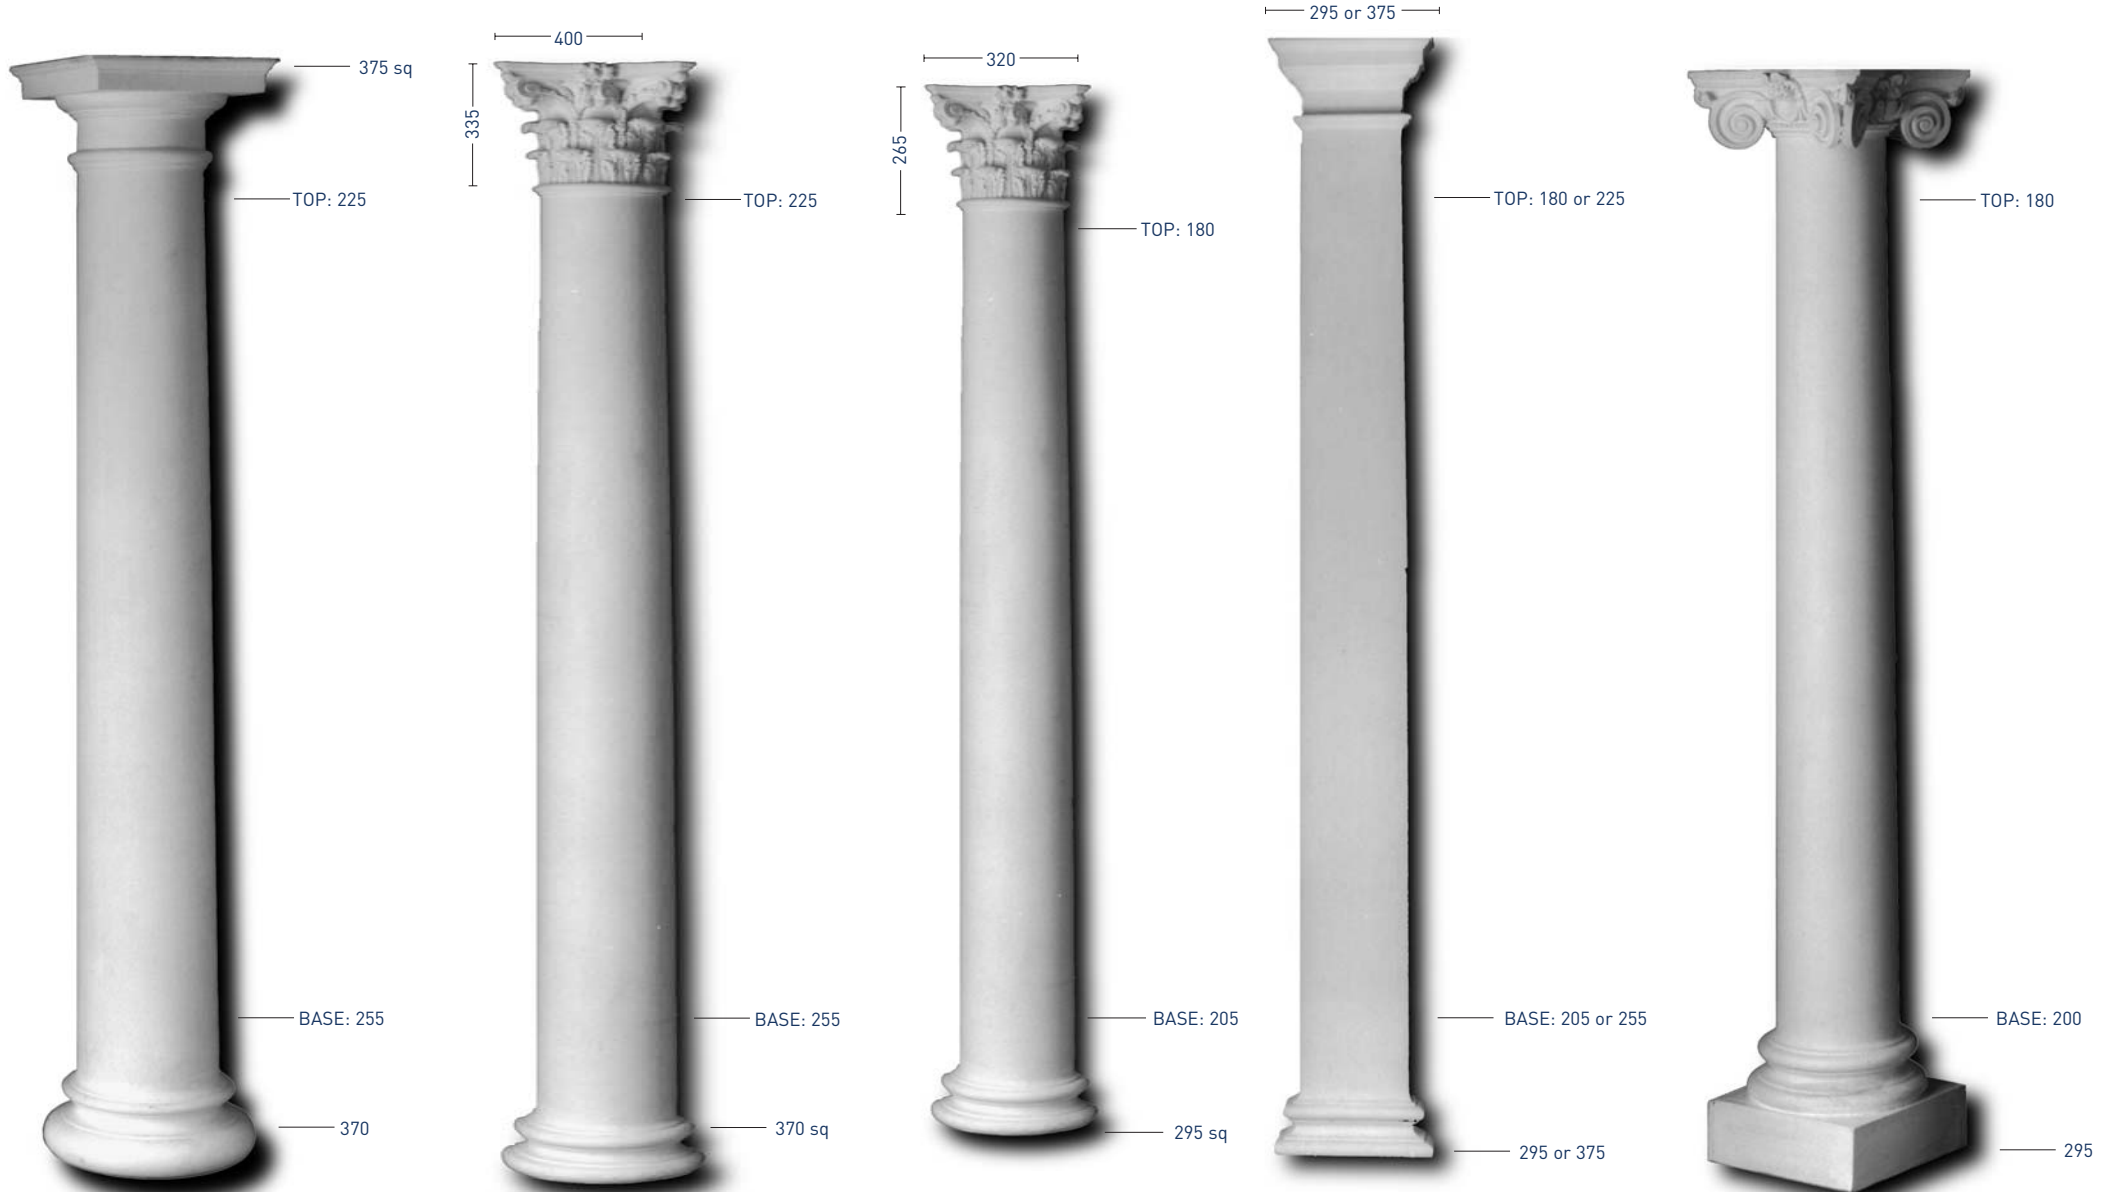

Thomas & Wilson Columns & Pilasters

Fine Architectural Mouldings Since 1919

PLAIN DORIC COLUMN

LARGE CORINTHIAN COLUMN

SMALL CORINTHIAN COLUMN

PLAIN DORIC PILASTER

PLAIN IONIC COLUMN