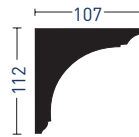

STYLE NUMBER: TW107