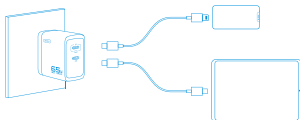

Attentions

1. Use the original cable or certificated one (such as MFi) for the fastest and safest charge.
2. Do not expose the product to heat sources or liquids.
3. Only use a dry cloth or brush if you want to clean the product.
4. Do not disassemble the product.