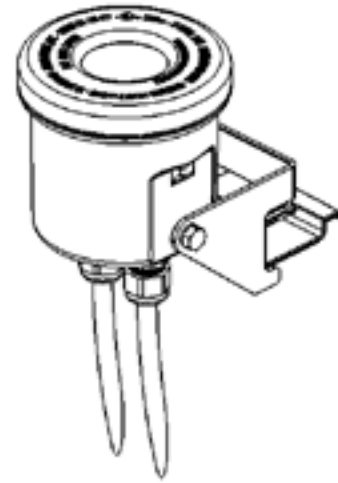

WATERGLOW LIGHTING

LEDS19 STAINLESS STEEL LIGHTING

OVERVIEW

- Daisy-chained stainless steel LED fixtures
- Colored lenses and caps
- Mounting brackets, hardware & snap-on clips
- UL, CSA, & NEC approved underwater-rated cable
- Complete set is UL/CSA Listed
- Saltwater compatible
- Packaged for easy installation and convenient shipping
- 3-year warranty

FIXTURES

- 120V, 1 phase power
- Potted and gasketed cast stainless steel fixtures
- 19-watt potted LED driver and board in each fixture
- Built-in driver thermal overload
- Clear plastic light window
- Rubber lens caps
- Set of colored lenses, including red, green, blue, and amber

BRACKETS

- Stainless steel mounting bracket
- Stainless steel hardware
- Easily adjust fixture angling with provided mounting hardware
- 4-light kits include Universal bracket for mounting to non-Kasco brand floating fountains

POWER CABLE

- 3 wire (L, N, G)
- NEMA 5-15P plug
- Flex sleeving protection for each fixture
- Standard Quick Disconnect

SNAP-ON LIGHT CLIPS

- Molded thermoplastic attachment clips
- Easily snap onto light brackets and then onto molded float locations
- Allow for easy installation and removal of lights on Kasco floats