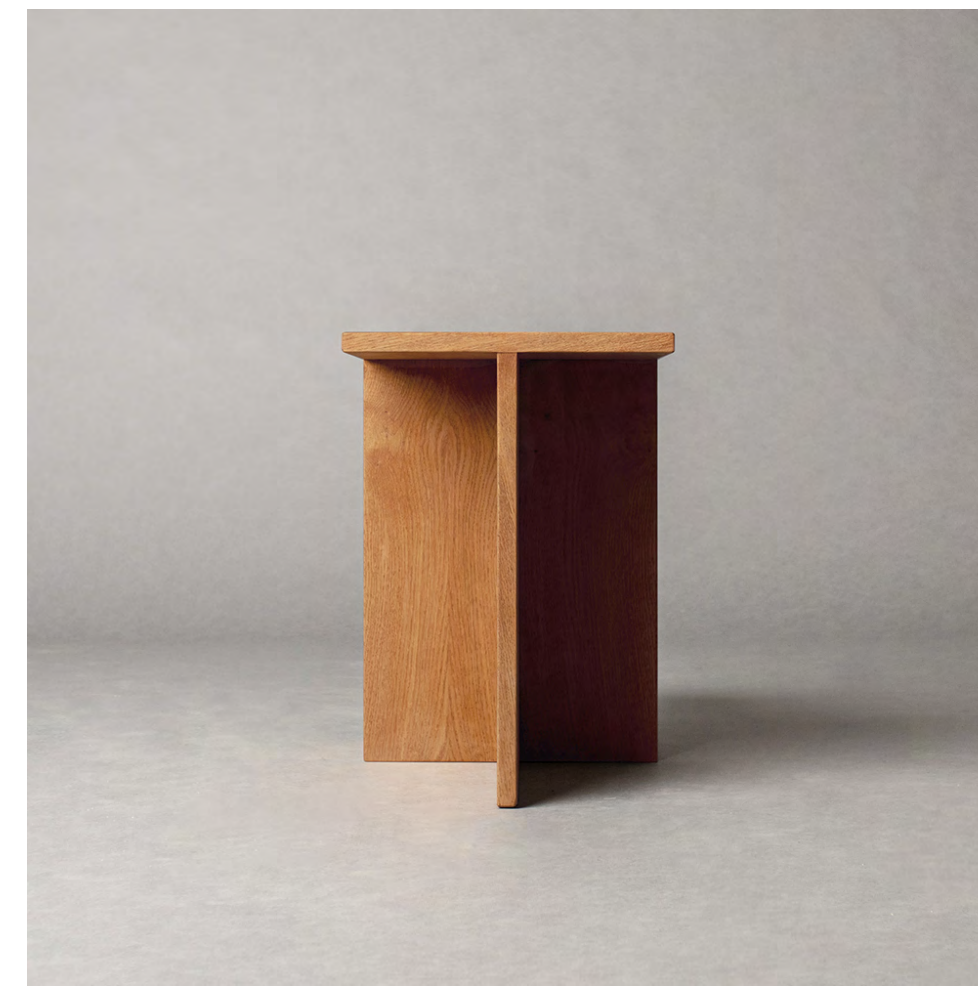

HOUSE of LÉON

GLOBAL COLLECTIONS

OJAI SIDE TABLE

Finish: Hazelnut

DIMENSIONS

Overall Height: 20"
Overall Width: 14"
Overall Depth: 30"
Tier 1 Height: 10"
Tier 2 Height: 20"