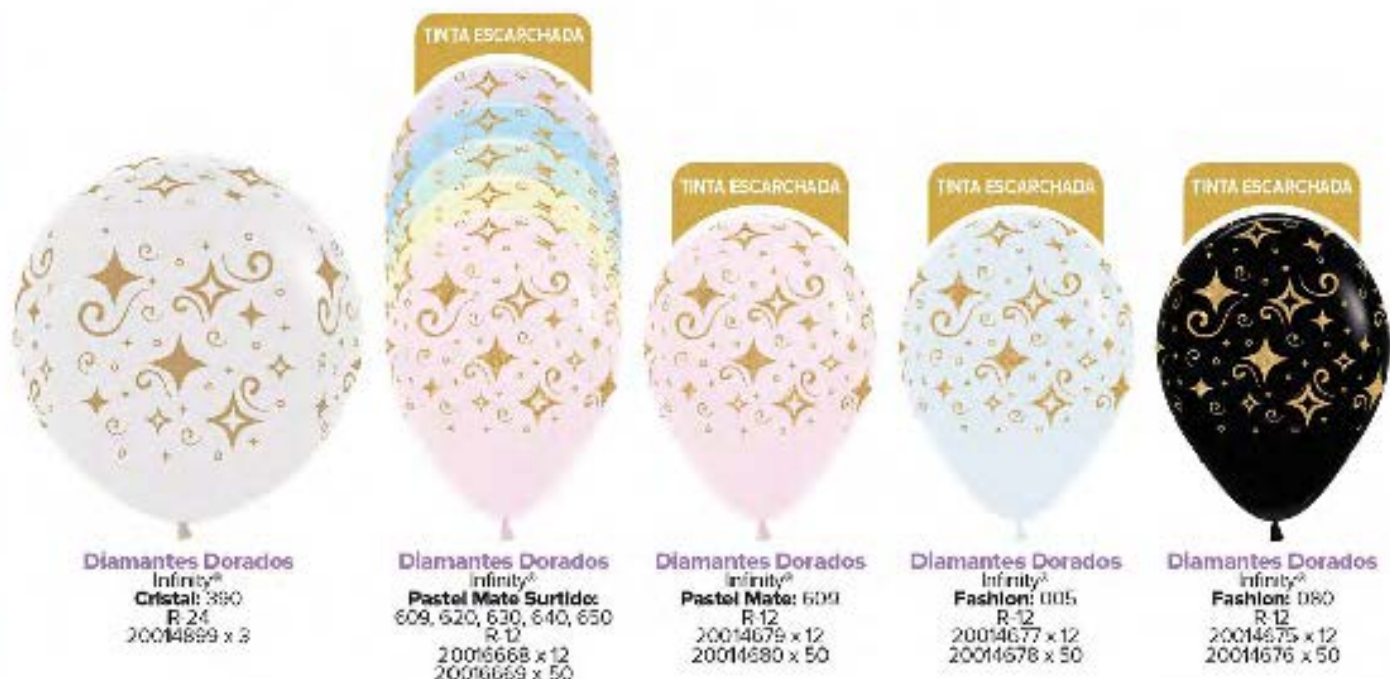

CELEBRA MEZCLANDO

GLOBOS DE PATRONES Y OCASIONES ESPECIALES