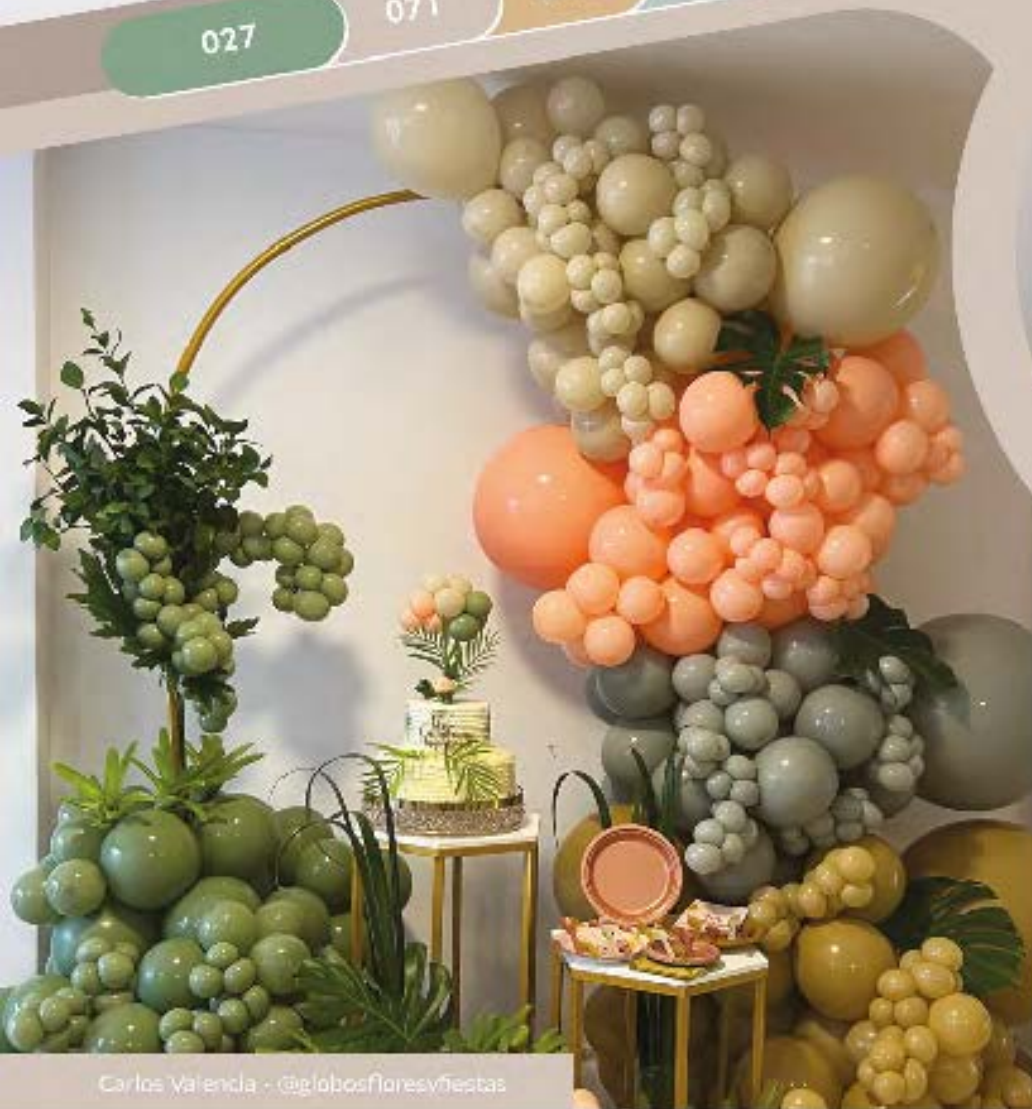

056 *Orquídea Morada*

059 *Coral Tropical*

A woman with long dark hair, wearing a white lace-trimmed blouse and a denim skirt, stands in a pink doorway. She is holding a large pink balloon. The doorway is framed by a thick arrangement of pink and white flowers. The floor is covered with many pink balloons. In the background, there is a white line-art illustration of a table with a drink and a wicker chair.

127

663

Carlos Valenda - @globosfloresyfiestas

Globos Impresos Complementarios

Feliz Cumpleaños Pastel Dusk

Happy Birthday Pastel Dusk

Cartel Letras Metalizado Hojas Tropicales 1,9 m x 1

IMPRESION
METALIZADA