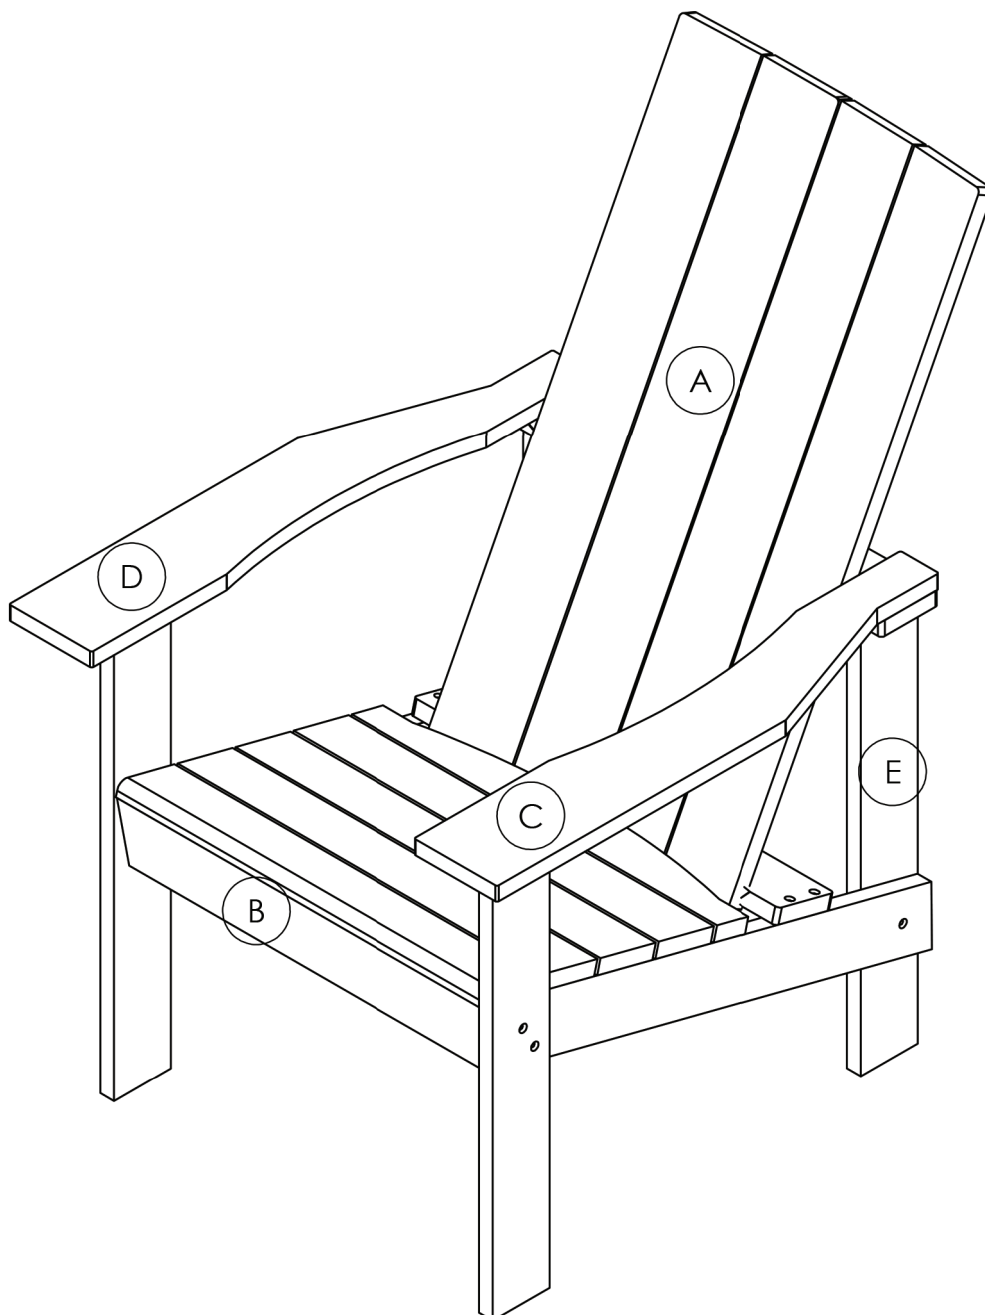

 C.R. PLASTIC  
PRODUCTS

*we create* sustainable outdoor living

C06 - Modern Adirondack

*we create* sustainable outdoor living

A X1

B X1

C X1

D X1

www.crpproducts.com

C06

1

- (B) X1
- (E) X2
- (F) X2
- (G) X2

2

- (A) X1
- (H) X8

Please make sure the chair is stable on top of the box during assembly