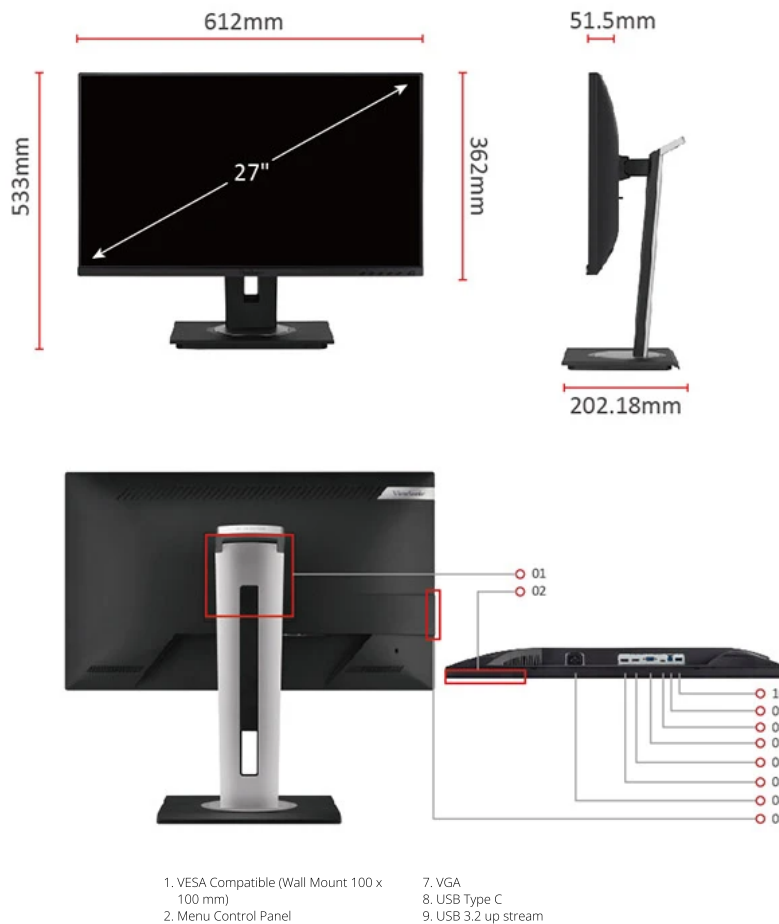

ViewSonic LCD DISPLAY **VG2755**

Key Features

- USB Type-C
- Full HD 1080p resolution
- Frameless bezel
- SuperClear® IPS technology
- VGA, HDMI and DisplayPort inputs

Product Description

DescriptionThe ViewSonic VG2755 is a 27" (27" viewable) 1080P IPS monitor designed to fit the modern office space. The monitor comes with a built-in USB Type-C port. Simply charge and display content through a single cable from your device, enabling connection with your laptop by a single USB cable to keep the workstation neat while also use it as a docking monitor. In addition, the monitor is equipped with DisplayPort, HDMI, VGA, and three USB Type-A ports to expand your efficiency. The three-sided frameless bezel design lets you enjoy an uninterrupted view of content across multiple monitors. An advanced ergonomic design offers the widest range of adjustments available for maximum comfort; including pivot, swivel, height adjustment, and an impressive 40° tilt, allowing you to use the monitor while standing or have strategic group discussions around the screen. Packaging is environmentally friendly and offers quick and easy out-of-the-box setup, making VG2755 series monitors perfect for business environments.