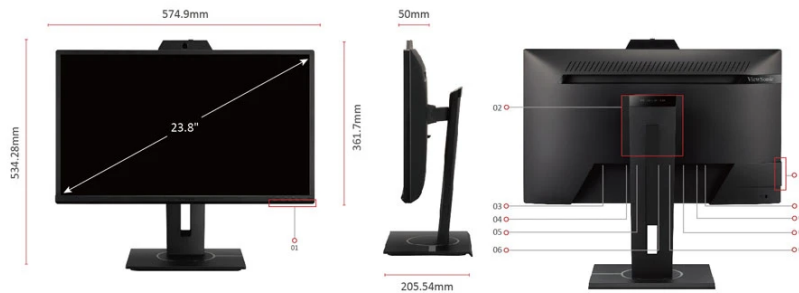

## Product Description

The ViewSonic VG2440V is a 24" Full HD video conferencing monitor designed to deliver out-of-the-box video conferencing and high-quality live streaming capability. The built-in Full HD webcam allows you to easily adjust the vertical angles to better frame yourself during VC calls and create more engaging content through varied camera angles, while the easy-to-use cover slide ensures total privacy and security when not in use. Providing the full spectrum of ergonomic flexibility, the VG2440V can tilt, swivel, pivot, and height adjust to adapt to any setup or workflow, and the exceptional inbuilt microphones and dual front-facing speakers ensure you can hear and be heard with absolute clarity and professionalism. Combined with the vDisplay Manager productivity software for efficient multi-tasking and streamlined on-screen display control, the VG2440V is the complete solution for anybody looking for a professional live streaming or video communication experience.