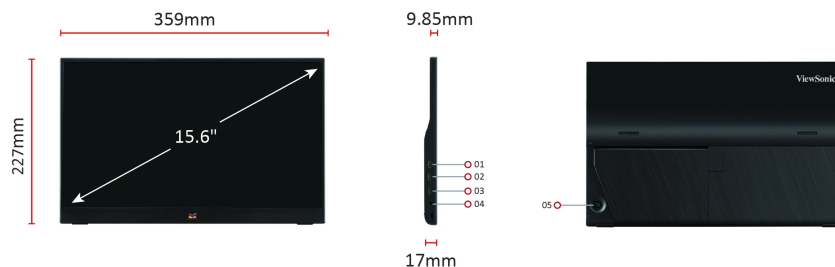

ViewSonic® LCD DISPLAY VA1655

Key Features

- Easily extend your content from laptops and mobile devices
- USB-C one-cable solution for audiovisual and power signal transmission
- Flexible display setup – work at any angle
- Compact size, light weight, and highly portable
- Endurable one-piece design

*External power adaptor required for power charging

Product Description

The ViewSonic VA1655 is a lightweight, portable 16" Full HD monitor with USB-C connectivity for multimedia transfer and power charging. Designed to boost productivity on the go, extend your screen from a phone, tablet, or laptop to a larger display anytime, anywhere. With a foldable stand and a pivotable display, freely adjust the screen's viewing angles and display layouts — whether in landscape or portrait orientation — to match your preferred work setup.

1. USB Type C(Power)x1
2. USB Type C x1
3. Mini HDMI
4. Audio Out
5. Joy Key

Visit Us www.viewsonic.com

DISPLAY

Display Size (in.):	16
Viewable Area (in.):	15.6
Panel Type:	IPS Technology
Resolution:	1920 x 1080
Resolution Type:	FHD (Full HD)
Static Contrast Ratio:	800:1 (typ)
Dynamic Contrast Ratio:	50M:1
Light Source:	LED
Brightness:	250 cd/m ² (typ)
Colors:	16.2M
Color Space Support:	8 bit (6 bit + FRC)
Aspect Ratio:	16:9
Response Time (Typical GTG):	7ms
Viewing Angles:	170° horizontal, 170° vertical
Backlight Life (Hours):	15000 Hrs (Min)
Curvature:	Flat
Refresh Rate (Hz):	60
Blue Light Filter:	Yes
Color Gamut:	NTSC: 45% size (Typ) sRGB: 64% size (Typ)
Pixel Size:	0.179 mm (H) x 0.179 mm (V)
Surface Treatment:	Anti-Glare, Hard Coating (3H)

COMPATIBILITY

PC Resolution (max):	1920x1080
Mac® Resolution (max):	1920x1080
PC Operating System:	Windows 10/11 certified; macOS tested
Mac® Resolution (min):	1920x1080

CONNECTOR

USB 3.2 Type C DisplayPort Alt mode only :	1 (60W power charger)
3.5mm Audio Out:	1
Mini HDMI:	1
Power in:	USB Type C (power only)