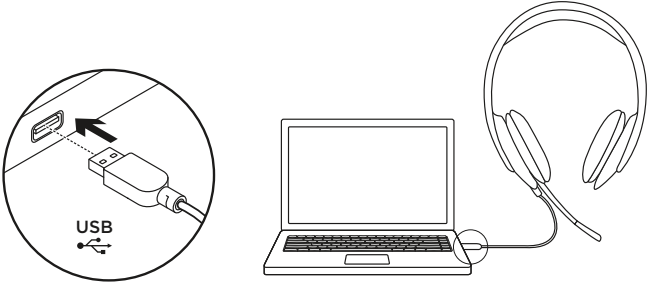

한국어9

KNOW YOUR PRODUCT

CONNECTING THE HEADSET

Plug the USB-A connector into the computer USB port.

HEADSET FIT

1. To adjust headset size, move the headband up and down until it fits comfortably.
2. Move the flexible microphone boom up or down and in or out until it is level with your mouth for better voice capture.
3. Boom can be tucked out of the way when not being used.

了解您的产品

连接耳机麦克风

将 USB-A 接头插入电脑的 USB 端口。

耳机麦克风贴合佩戴

1. 要调节耳机麦克风尺寸, 请上下移动头带, 直至佩戴舒适贴合。
2. 可上下及前后移动麦克风杆, 直至与嘴部齐平, 以便更好地捕捉声音。
3. 不使用时, 可将麦克风杆旋转至不影响当前使用的位置。

1

2

3