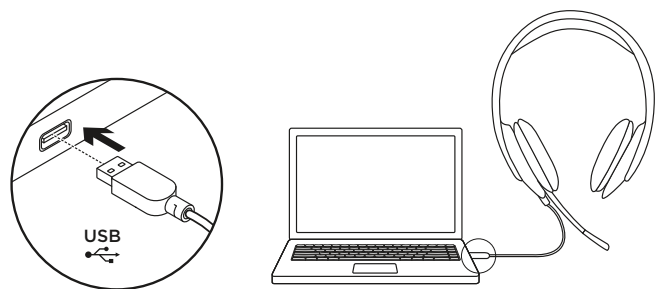

한국어9

KNOW YOUR PRODUCT

CONNECTING THE HEADSET

Plug the USB-A connector into the computer USB port.

HEADSET FIT

1. To adjust headset size, move the headband up and down until it fits comfortably.
2. Move the flexible microphone boom up or down and in or out until it is level with your mouth for better voice capture.
3. Boom can be tucked out of the way when not being used.

了解您的产品

连接耳机麦克风

将 USB-A 接头插入电脑的 USB 端口。

耳机麦克风贴合佩戴

1. 要调节耳机麦克风尺寸, 请上下移动头带, 直至佩戴舒适贴合。
2. 可上下及前后移动麦克风杆, 直至与嘴部齐平, 以便更好地捕捉声音。
3. 不使用时, 可将麦克风杆旋转至不影响当前使用的位置。

1

2

3