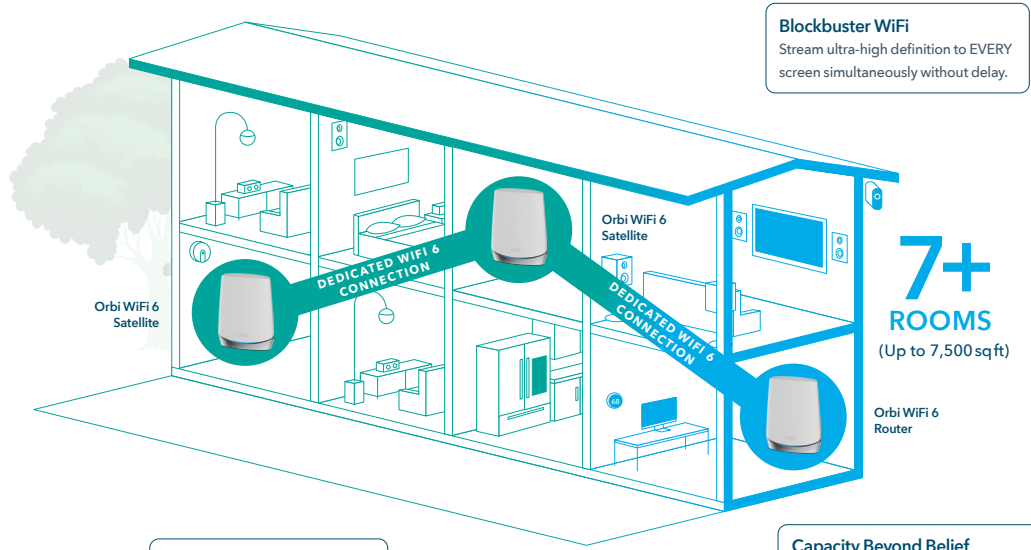

House Diagram

**Robust
Smart Home
Experience**

**Built for Gigabit Internet
Speeds Everywhere**
You've paid for the fastest
Internet speeds, now experience
it everywhere in your home.

**Performance Leadership
in Mesh WiFi 6**
Ultra-fast connections for all your
smart home, streaming, mobile
& gaming needs.

Capacity Beyond Belief
Next-generation WiFi 6 provides faster
speeds & supports more devices for today
& tomorrow.

Use the Orbi app to setup
and manage your Orbi WiFi.