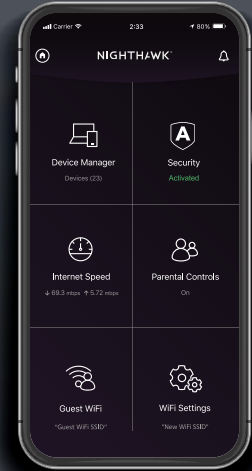

Quick Start

1 Download the Nighthawk app to install your router

On your mobile phone, download the Nighthawk app and follow the setup instructions.

2 Secure your devices with NETGEAR Armor

Tap the **Security** icon in your Nighthawk app to verify that NETGEAR Armor™ is activated.

Your Nighthawk comes with NETGEAR Armor cybersecurity. Armor blocks online threats like hackers and phishing attempts on your devices.

3 Do more with the app

Check out everything you can do on the Nighthawk app! Pause the Internet, run a speed test, set smart parental controls, and more.

NIGHTHAWK®

Contents

Router

Antenna x 4

Ethernet Cable

Power Adapter
(varies by region)

Overview

- | | | | |
|--------------------------------------|------------------------------|---------------------------|----------------------------------|
| A WiFi On/Off Button with LED | E Ethernet Ports 1-4 | 1 Power LED | 5 Ethernet Ports 1-4 LEDs |
| B WPS Button with LED | F Internet Port | 2 Internet LED | 6 USB 3.0 LED |
| C Reset Button | G Power Connector | 3 2.4 GHz WiFi LED | |
| D USB 3.0 Port | H Power On/Off Button | 4 5 GHz WiFi LED | |