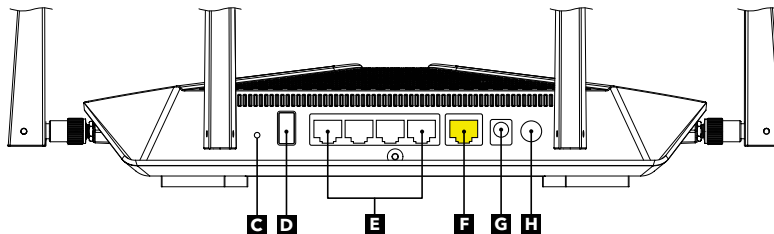

NIGHTHAWK®

Contents

Router

Antenna x 4

Ethernet Cable

Power Adapter
(varies by region)

Overview

- | | | | |
|--------------------------------------|------------------------------|---------------------------|----------------------------------|
| A WiFi On/Off Button with LED | E Ethernet Ports 1-4 | 1 Power LED | 5 Ethernet Ports 1-4 LEDs |
| B WPS Button with LED | F Internet Port | 2 Internet LED | 6 USB 3.0 LED |
| C Reset Button | G Power Connector | 3 2.4 GHz WiFi LED | |
| D USB 3.0 Port | H Power On/Off Button | 4 5 GHz WiFi LED | |