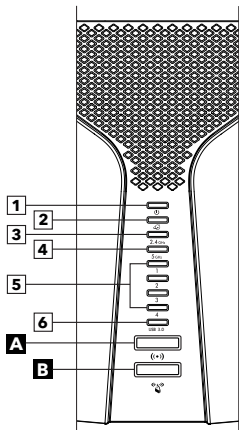

NIGHTHAWK®

Contents

Router

Antenna x 4

Ethernet Cable

Power Adapter
(varies by region)

Overview

- | | | | |
|--------------------------------------|------------------------------|---------------------------|----------------------------------|
| A WiFi On/Off Button with LED | E Ethernet Ports 1-4 | 1 Power LED | 5 Ethernet Ports 1-4 LEDs |
| B WPS Button with LED | F Internet Port | 2 Internet LED | 6 USB 3.0 LED |
| C Reset Button | G Power Connector | 3 2.4 GHz WiFi LED | |
| D USB 3.0 Port | H Power On/Off Button | 4 5 GHz WiFi LED | |