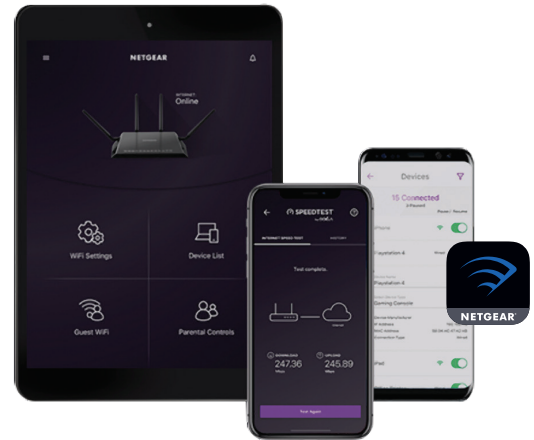

Nighthawk® App

The Nighthawk® App makes it easy to set up your router and get the most out of your WiFi. With the app, you can install your router in few steps—just connect your mobile device to the router network and the app will walk you through the rest. Once set up, you can use the intuitive dashboard to manage your connected devices.

- Anywhere Access—Easily monitor your home network anytime, anywhere
- Internet Speed Test—Check the broadband speeds from your service provider
- Traffic Meter—Track Internet data usage
- Guest Networks—Set up separate WiFi access for guests
- Quick Setup—Get connected in just minutes
- Get it at nighthawk-app.com