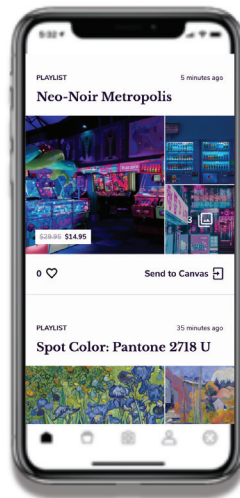

Bring the world's museums and galleries to your wall with Meural's virtually endless digital library of 30,000+ works of iconic and emerging art.

- World's largest art streaming service
- A dynamic collection of 30,000+ works
- Old art, new art, everything in between
- Browse by museum, movement, artist, color, and more
- Iconic image collections like National Geographic and The Little Prince
- Only-on-Meural exclusive art

Meural Marketplace and Membership

The Meural Marketplace enables users to purchase single artworks and playlists a la carte.

Meural Members make the most of their Canvas. You can showcase over 30,000+ works on your Canvas and access other exclusive benefits.

The Meural App

Browse art, create playlists, and customize settings with the Meural app. You can even explore art without lifting a finger using your Amazon Alexa.

Scroll through new and noteworthy works