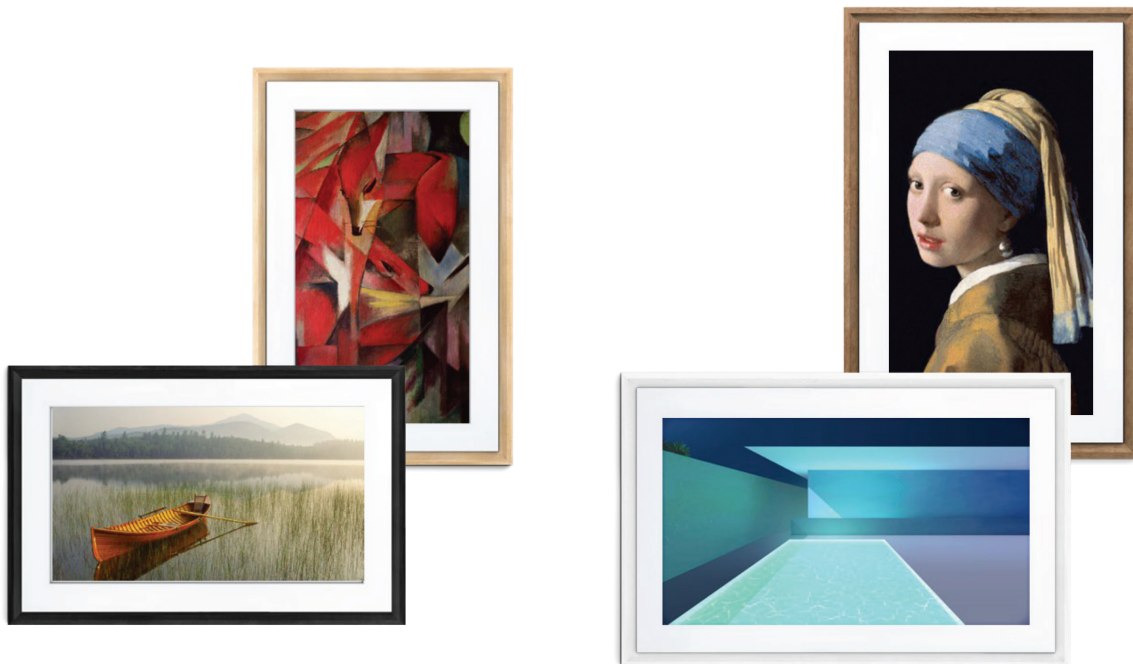

Art for Everyone

The Meural Canvas II brings an expansive library of the world's most inspiring artworks to your wall. Now you can display paintings and photos from renowned and up-and-coming artists next to your own photography on our elegantly designed digital canvas. Every work of art looks as real and textured as it would on a traditional canvas or print thanks to our patented TrueArt Technology—and you can easily customize and cycle through playlists of art with intuitive hand gesture controls, online, on our app, or by asking your compatible smart assistant to find something new.