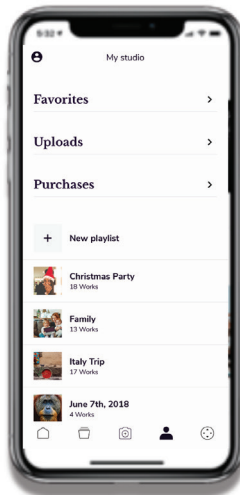

Membership Benefits	Non-Members	Members
Showcase over \$3 billion of art–30,000+ artworks		✓
Priority viewing of all new art in the library		✓
Curate your own playlists–mixing our art with your own		✓
Access to 24/7 customer support	First 90 days	UNLIMITED
Meural Cloud storage for your uploads	4 GB	20 GB
50% savings on all art purchases		✓
Upload your own photographs and art	✓	✓
Be a patron of the arts–60% of what we earn on art goes to artists	✓	✓
Access to 100 curated ‘sampler’ works	✓	✓

The Meural App

Browse art, create playlists, and customize settings with the Meural app. You can even explore art without lifting a finger using your Amazon Alexa.

Scroll through new and noteworthy works

Browse 30,000+ images

Instantly upload photos

Manage playlists, uploads, and favorites

Control your Canvas from anywhere

Package Contents

- Meural Canvas II with 42 preloaded images and access to 100 sampler images from Meural's art library
- Power adapter with 8 ft. (2.4m) power cable
- Wall mount with liquid level
- Wall anchors
- Cleaning cloth
- No-slip grip