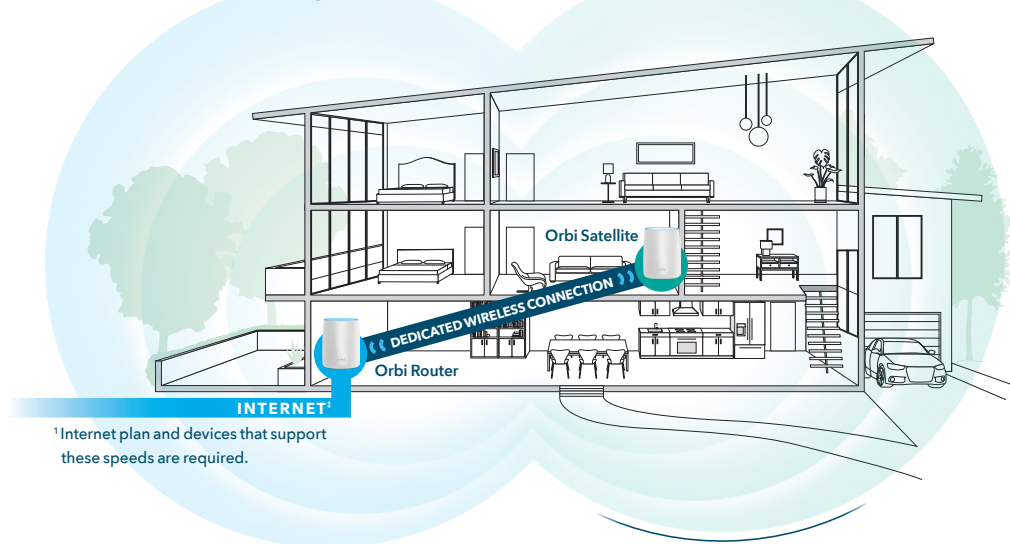

Simple & Secure.

Use the Orbi app and NETGEAR Armor to create your secure whole home WiFi in minutes.

Manage Your Kids' Screen Time.

Circle® Smart Parental Controls let you easily manage content & time online on any device.

House Diagram

5,000 Square Feet of Orbi WiFi Coverage

¹Internet plan and devices that support these speeds are required.

> 150Mbps Internet speed over 5,000 sq ft range¹

Simple setup from your smartphone or tablet.

Use the Orbi app to set up and manage your network. To find the app, scan one of the following QR codes or search NETGEAR Orbi in the Apple App Store or Google Play Store.

NETGEAR Armor empowers you to eliminate vulnerabilities or simply know the status of your home network and devices, anytime, anywhere. Get instant notifications when malicious threats are detected, block unknown devices from joining your Orbi home network or take action on vulnerabilities as they are discovered easily through the Orbi App.