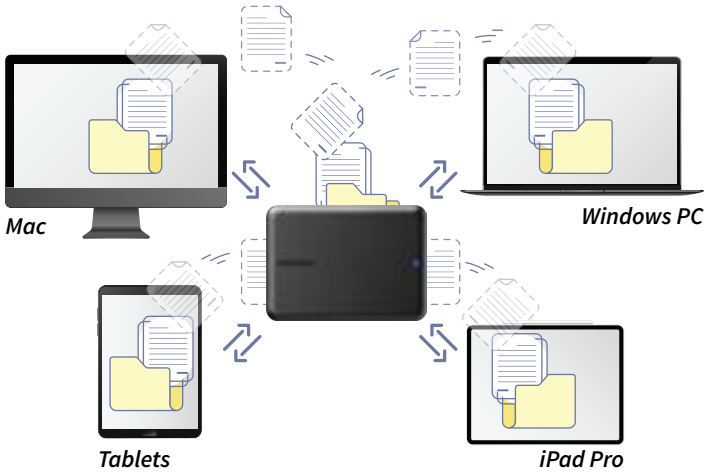

TOSHIBA

CANVIO Partner USB-C®

External Portable Hard Drive

Your Flexi Companion

For Mac, Windows PC, iPadPro, Tablets

Simple solution with Toshiba Partner USB-C® for efficiency and reliability with the standard USB-C® cable. Ready to use with Mac or Windows PC - with storage capacity options up to 4TB¹. The Canvio Partner USB-C Portable External Drive keep your fles safe and be with you wherever your journey is.

Cross-Device Compatibility

USB-C®

Store Confidently

@ToshibaStorage.Asia

ToshibaStorageAsia

www.toshiba-storage.asia

Write your story.
Everything is possible - with the right partner.

Canvio Partner USB-C® | Your Flexi Companion