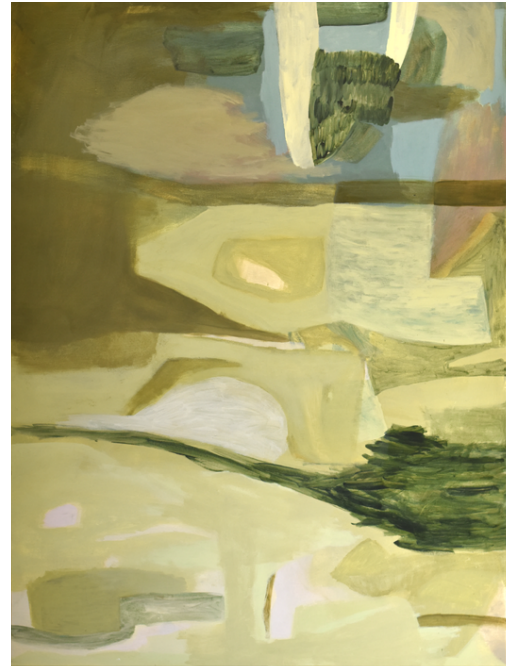

The unruly patterns and textures of Oblak's artworks are realised through layering and mark making, building depth and contrast, and creating story. With a raw, free-form aesthetic, Oblak finds herself freely creating emotional abstract paintings, influenced by the gamut of colour found in nature and the footloose rhythms of music she is inspired by.

EXHIBITION STATEMENT

In this exhibition of works on canvas and paper, artist Katia Oblak delves into the profound concept of self-discovery and growth, drawing parallels between life and nature.

Inspired by the colours and organic beauty of the natural world, this series serves as a reflection of the intricate process of introspection.

'CHROMATIC CONTEMPLATIONS'

ORIGINAL ARTWORK BY KATIA OBLAK
ACRYLIC AND SOFT PASTEL ON
CANVAS
51CM X 61CM
\$600

'ROOTS OF DISCOVERY'
ORIGINAL ARTWORK BY KATIA OBLAK
ACRYLIC AND SOFT PASTEL ON
CANVAS
51CM X 71CM
\$700

'FROM WITHIN'
ORIGINAL ARTWORK BY KATIA OBLAK
ACRYLIC AND SOFT PASTEL ON
CANVAS
51CM X 71CM
\$700

'HIGH ABOVE'
ORIGINAL ARTWORK BY KATIA OBLAK
ACRYLIC AND SOFT PASTEL ON
CANVAS
91CM X 122CM
\$2200

'ECHOES OF THE SOUL'
ORIGINAL ARTWORK BY KATIA OBLAK
ACRYLIC AND SOFT PASTEL ON
CANVAS
91CM X 122CM
\$2200