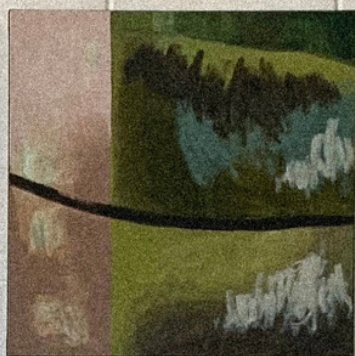

JOURNEY TO SELF

KATIA OBLAK

8 - 28 MARCH 2024

art
kind