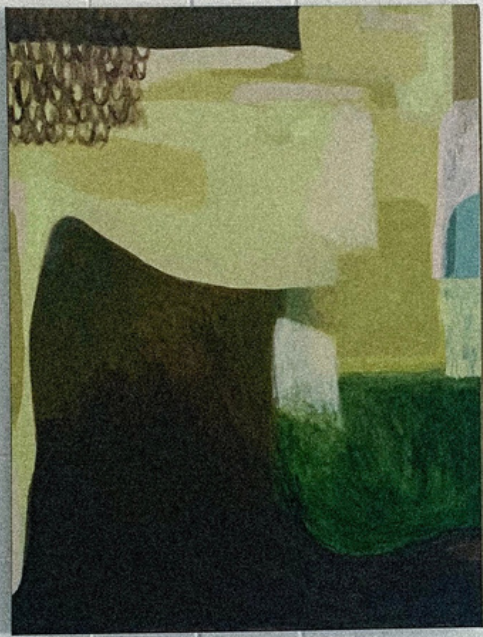

EXHIBITION STATEMENT

In this exhibition of works on canvas and paper, artist Katia Oblak delves into the profound concept of self-discovery and growth, drawing parallels between life and nature.

Inspired by the colours and organic beauty of the natural world, this series serves as a reflection of the intricate process of introspection.

JOURNEY TO SELF is a reflective exploration, a visual narrative of the transformative journey towards self-awareness and fulfilment.

'WHISPERS OF AWAKENING'

ORIGINAL ARTWORK BY KATIA OBLAK
ACRYLIC AND SOFT PASTEL ON
CANVAS
51CM X 61CM
\$600

'FROM WITHIN'
ORIGINAL ARTWORK BY KATIA OBLAK
ACRYLIC AND SOFT PASTEL ON
CANVAS
51CM X 71CM
\$700

'HIGH ABOVE'
ORIGINAL ARTWORK BY KATIA OBLAK
ACRYLIC AND SOFT PASTEL ON
CANVAS
91CM X 122CM
\$2200

'ECHOES OF THE SOUL'
ORIGINAL ARTWORK BY KATIA OBLAK
ACRYLIC AND SOFT PASTEL ON
CANVAS
91CM X 122CM
\$2200

'INNER CHANGE'
ORIGINAL ARTWORK BY KATIA OBLAK
ACRYLIC AND SOFT PASTEL ON
CANVAS
91CM X 122CM
\$2200

'IN BLOOM'
ORIGINAL ARTWORK BY KATIA OBLAK
ACRYLIC AND SOFT PASTEL ON
CANVAS
91CM X 122CM
\$2200

'REFLECTIONS'
ORIGINAL ARTWORK BY KATIA OBLAK
ACRYLIC AND SOFT PASTEL ON
CANVAS
61CM X 61CM
\$750