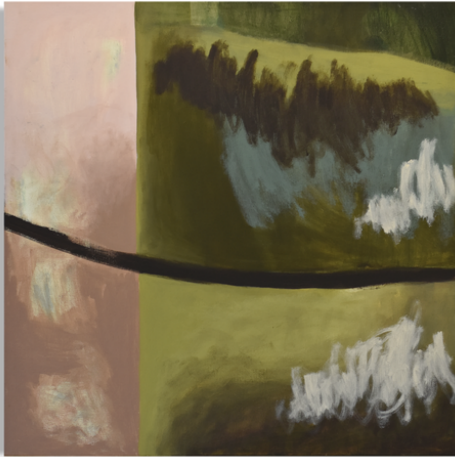

The unruly patterns and textures of Oblak's artworks are realised through layering and mark making, building depth and contrast, and creating story. With a raw, free-form aesthetic, Oblak finds herself freely creating emotional abstract paintings, influenced by the gamut of colour found in nature and the footloose rhythms of music she is inspired by.

Each piece captures the fluidity and stillness inherent in this process, portraying moments of both spaciousness and structure, tightness, and looseness; inviting viewers to embark on their own exploration of identity and inner landscapes.

'FROM WITHIN'
ORIGINAL ARTWORK BY KATIA OBLAK
ACRYLIC AND SOFT PASTEL ON
CANVAS
51CM X 71CM
\$700

'HIGH ABOVE'
ORIGINAL ARTWORK BY KATIA OBLAK
ACRYLIC AND SOFT PASTEL ON
CANVAS
91CM X 122CM
\$2200

'ECHOES OF THE SOUL'
ORIGINAL ARTWORK BY KATIA OBLAK
ACRYLIC AND SOFT PASTEL ON
CANVAS
91CM X 122CM
\$2200

'INNER CHANGE'
ORIGINAL ARTWORK BY KATIA OBLAK
ACRYLIC AND SOFT PASTEL ON
CANVAS
91CM X 122CM
\$2200

'IN BLOOM'
ORIGINAL ARTWORK BY KATIA OBLAK
ACRYLIC AND SOFT PASTEL ON
CANVAS
91CM X 122CM
\$2200

'REFLECTIONS'
ORIGINAL ARTWORK BY KATIA OBLAK
ACRYLIC AND SOFT PASTEL ON
CANVAS
61CM X 61CM
\$750