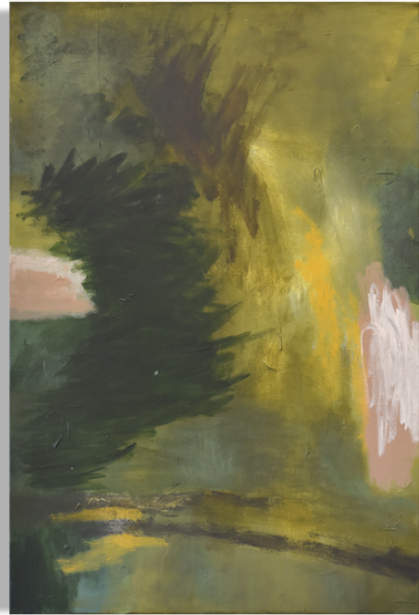

'FROM WITHIN'
ORIGINAL ARTWORK BY KATIA OBLAK
ACRYLIC AND SOFT PASTEL ON
CANVAS
51CM X 71CM
\$700

'HIGH ABOVE'
ORIGINAL ARTWORK BY KATIA OBLAK
ACRYLIC AND SOFT PASTEL ON
CANVAS
91CM X 122CM
\$2200

'ECHOES OF THE SOUL'
ORIGINAL ARTWORK BY KATIA OBLAK
ACRYLIC AND SOFT PASTEL ON
CANVAS
91CM X 122CM
\$2200

'INNER CHANGE'
ORIGINAL ARTWORK BY KATIA OBLAK
ACRYLIC AND SOFT PASTEL ON
CANVAS
91CM X 122CM
\$2200

'IN BLOOM'
ORIGINAL ARTWORK BY KATIA OBLAK
ACRYLIC AND SOFT PASTEL ON
CANVAS
91CM X 122CM
\$2200

'REFLECTIONS'
ORIGINAL ARTWORK BY KATIA OBLAK
ACRYLIC AND SOFT PASTEL ON
CANVAS
61CM X 61CM
\$750

'FADING INTO...'
ORIGINAL ARTWORK BY KATIA OBLAK
ACRYLIC AND SOFT PASTEL ON
CANVAS
51CM X 76CM
\$750

'INNER MELODIES'
ORIGINAL ARTWORK BY KATIA OBLAK
ACRYLIC AND SOFT PASTEL ON
CANVAS
51CM X 71CM
\$700