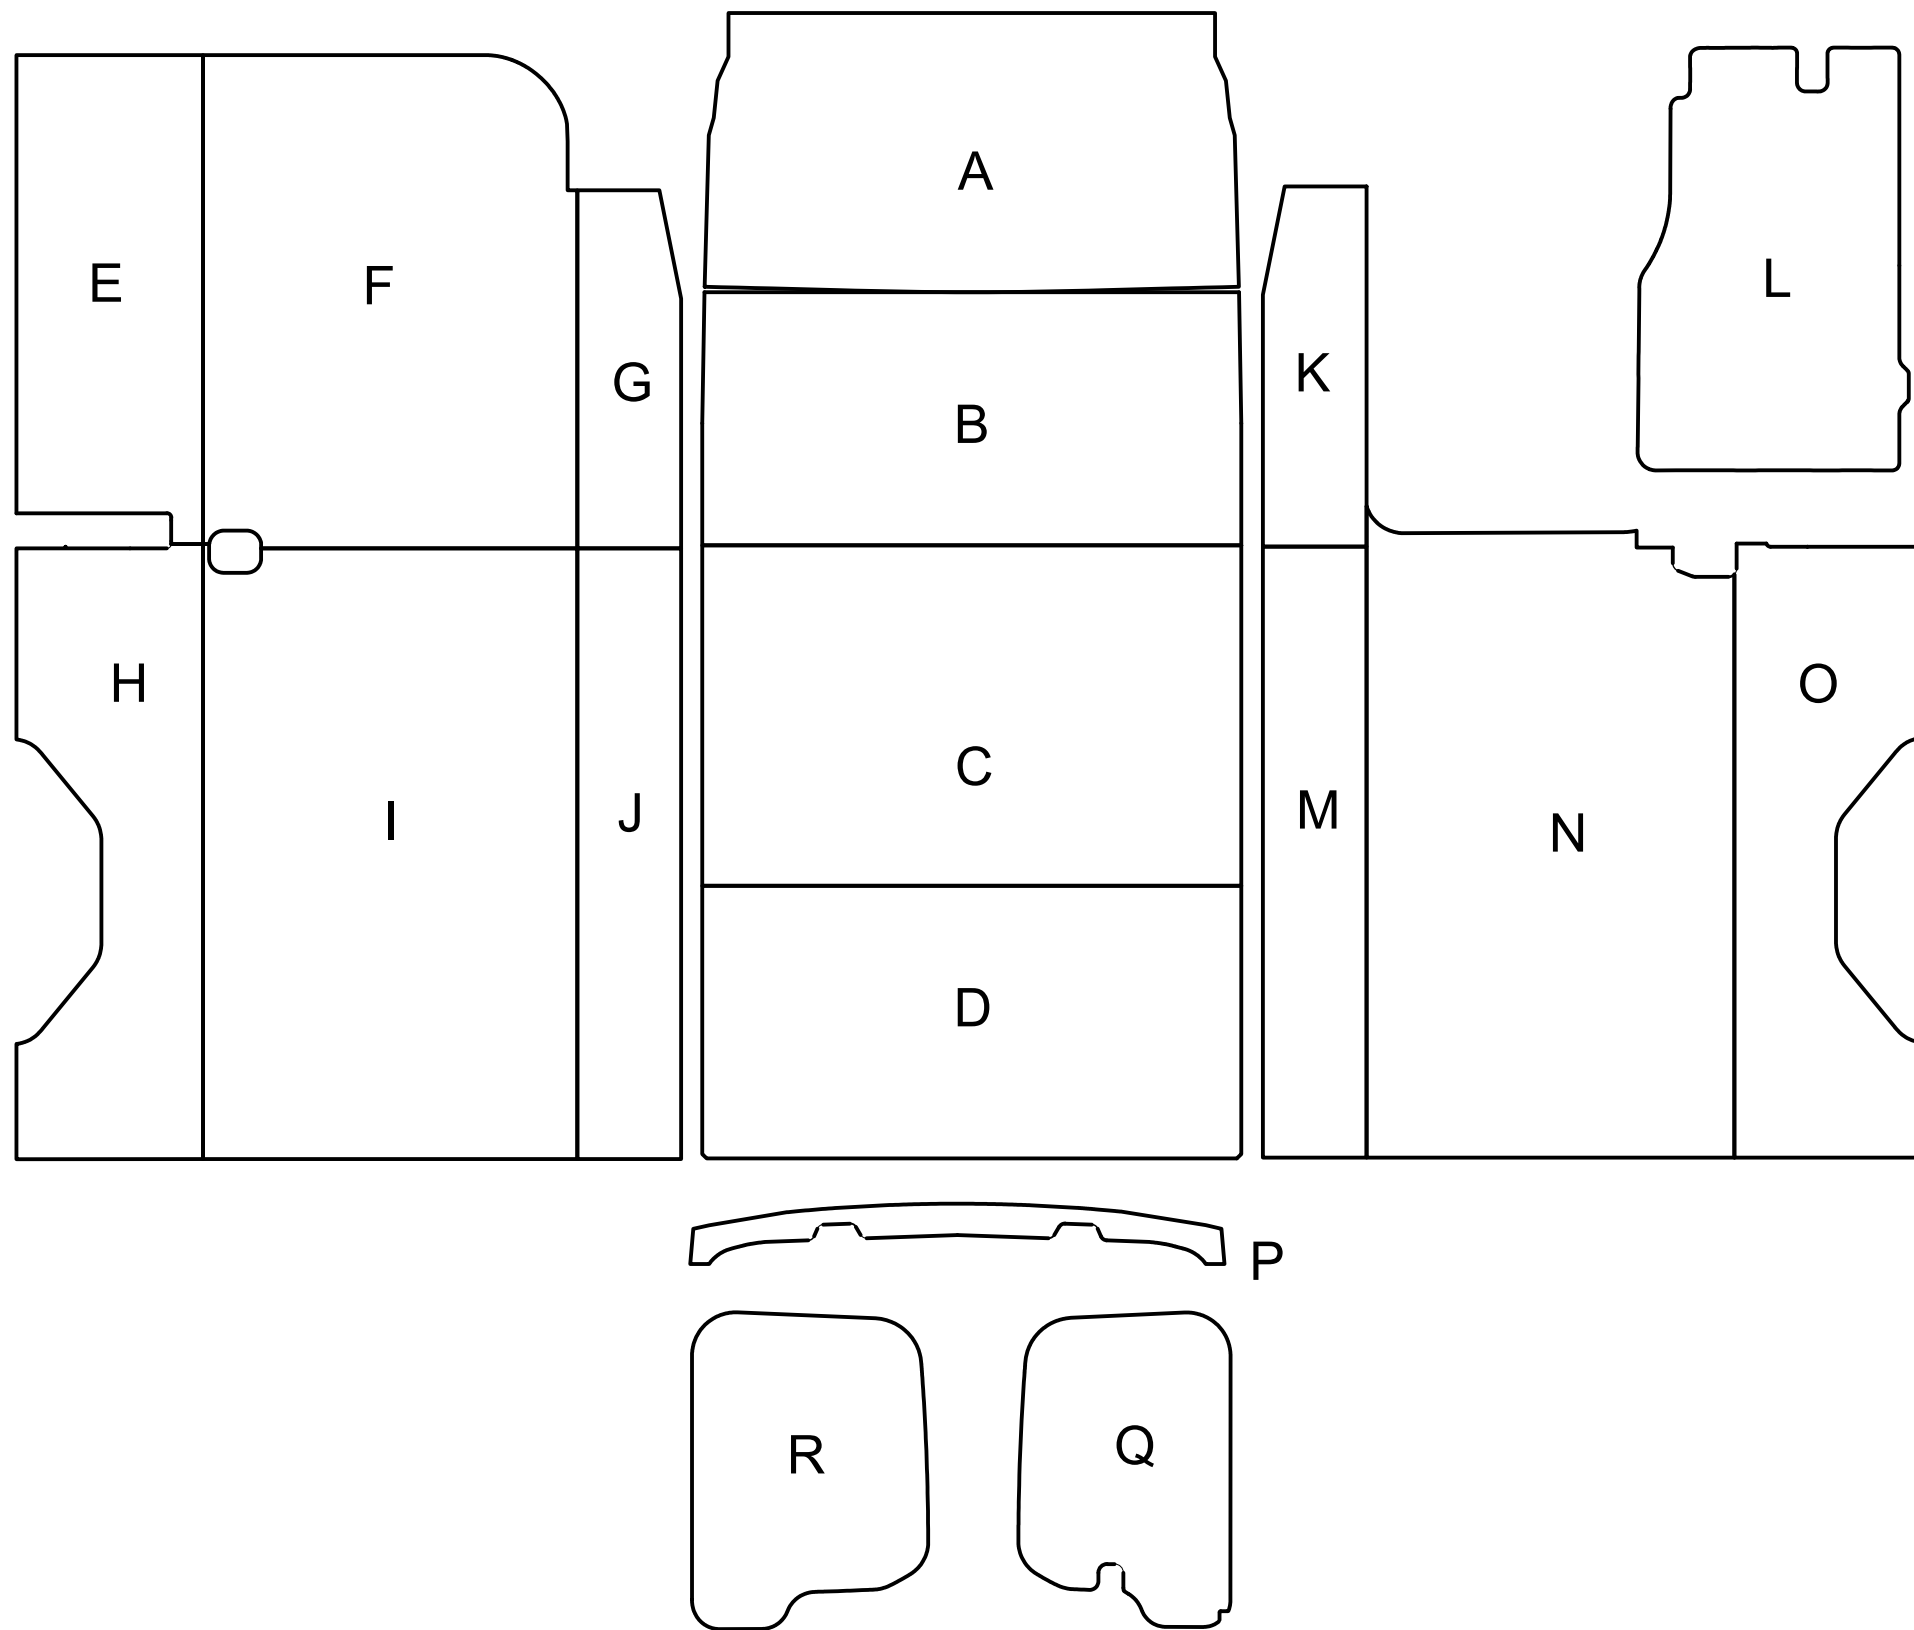

# PAPER PANEL KIT 148"

## PARTS AND HARDWARE LIST

PART	SKU	QTY	✓
A – CEILING FRONT PANEL	-	1	
B – CEILING FRONT MIDDLE PANEL	-	1	
C – CEILING REAR MIDDLE PANEL	-	1	
D – CEILING REAR PANEL	-	1	
E – DRIVER FRONT LOWER PANEL	-	1	
F – DRIVER FRONT MIDDLE PANEL	-	1	
G – DRIVER FRONT UPPER PANEL	-	1	
H – DRIVER REAR LOWER PANEL	-	1	
I – DRIVER REAR MIDDLE PANEL	-	1	
J – DRIVER REAR UPPER PANEL	-	1	
K – SLIDER DOOR UPPER TRIM	-	1	
L – SLIDER DOOR PANEL	-	1	
M – PASSENGER REAR UPPER PANEL	-	1	
N – PASSENGER REAR MIDDLE PANEL	-	1	
O – PASSENGER REAR LOWER PANEL	-	1	
P – D-COLUMN UPPER TRIM	-	1	
Q – REAR DOOR PASSENGER PANEL	-	1	
R – REAR DOOR DRIVER PANEL	-	1	